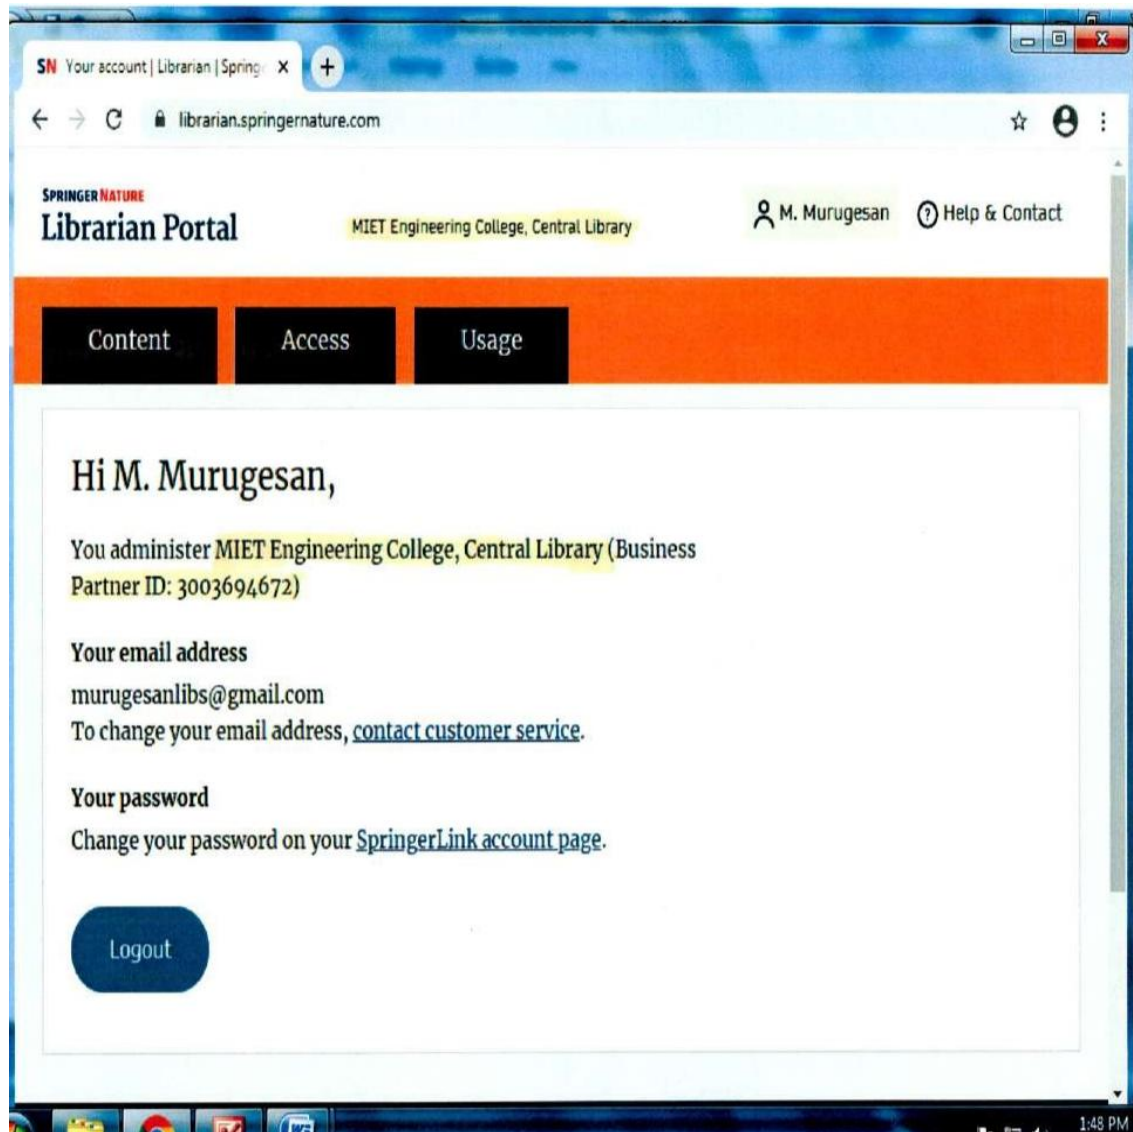

4.2.2

e- Journals -Springer Nature Login Snap Shot

PRINCIPAL
M.I.E.T. ENGINEERING COLLEGE
GUNDUR, TIRUCHIRAPPALLI-620 007.

4.2.2

e- Shodh Sindhu Membership Login Snap Shot

ess.inflibnet.ac.in/oes/memberhome.php