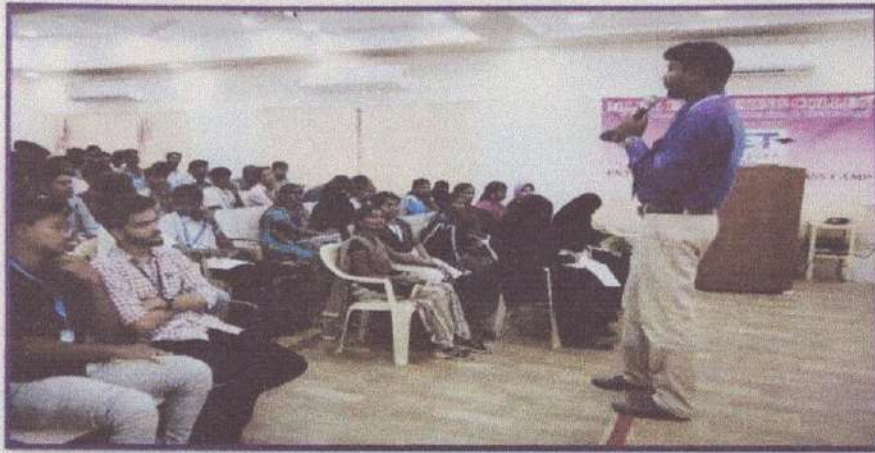

M.I.E.T. ENGINEERING COLLEGE

(Approved by AICTE, New Delhi, Affiliated to Anna University, Chennai)

UG - CSE, EEE & MECH Programs Accredited by NBA, New Delhi.

(An ISO 9001:2015 Certified Institution)

TRICHY - PUDUKKOTTAI ROAD, TIRUCHIRAPPALLI - 620 007.

M.I.E.T. ENGINEERING COLLEGE

(Approved by AICTE, New Delhi, Affiliated to Anna University, Chennai)

UG - CSE, EEE & MECH Programs Accredited by NBA, New Delhi.

(An ISO 9001:2015 Certified Institution)

TRICHY - PUDUKKOTTAI ROAD, TIRUCHIRAPPALLI - 620 007.

Email: principal@mieta.edu, contact@mieta.edu

Website: www.mieta.edu

Ph: 0431 - 2660 303

Mr. A. BELIN JUDE, AP/ Civil & EDC Coordinator, delivered the special address