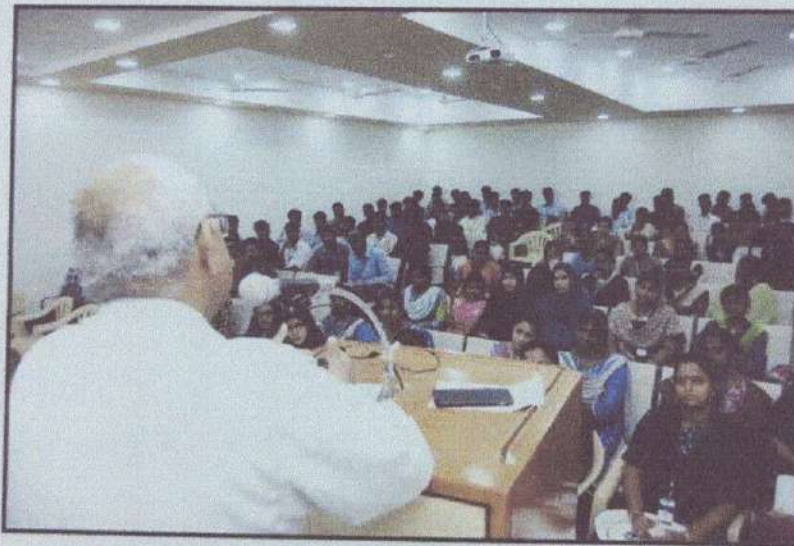

M.I.E.T. ENGINEERING COLLEGE

(Approved by AICTE, New Delhi, Affiliated to Anna University, Chennai)
UG - CSE, EEE & MECH Programs Accredited by NBA, New Delhi.
(An ISO 9001:2015 Certified Institution)
TRICHY - PUDUKKOTTAI ROAD, TIRUCHIRAPPALLI - 620 007.

M.I.E.T. ENGINEERING COLLEGE

(Approved by AICTE, New Delhi, Affiliated to Anna University, Chennai)
UG - CSE, EEE & MECH Programs Accredited by NBA, New Delhi.
(An ISO 9001:2015 Certified Institution)
TRICHY - PUDUKKOTTAI ROAD, TIRUCHIRAPPALLI - 620 007.
Email: principalengg@miel.edu, contact@miel.edu
Website: www.miel.edu

Ph: 0431 - 2600 303

Seminar on ENTREPRENEURSHIP AND INNOVATION AS CAREER OPPORTUNITIES

Organized by
Entrepreneurship Development Cell
On
11-10-2019

Students are actively participated at the Event