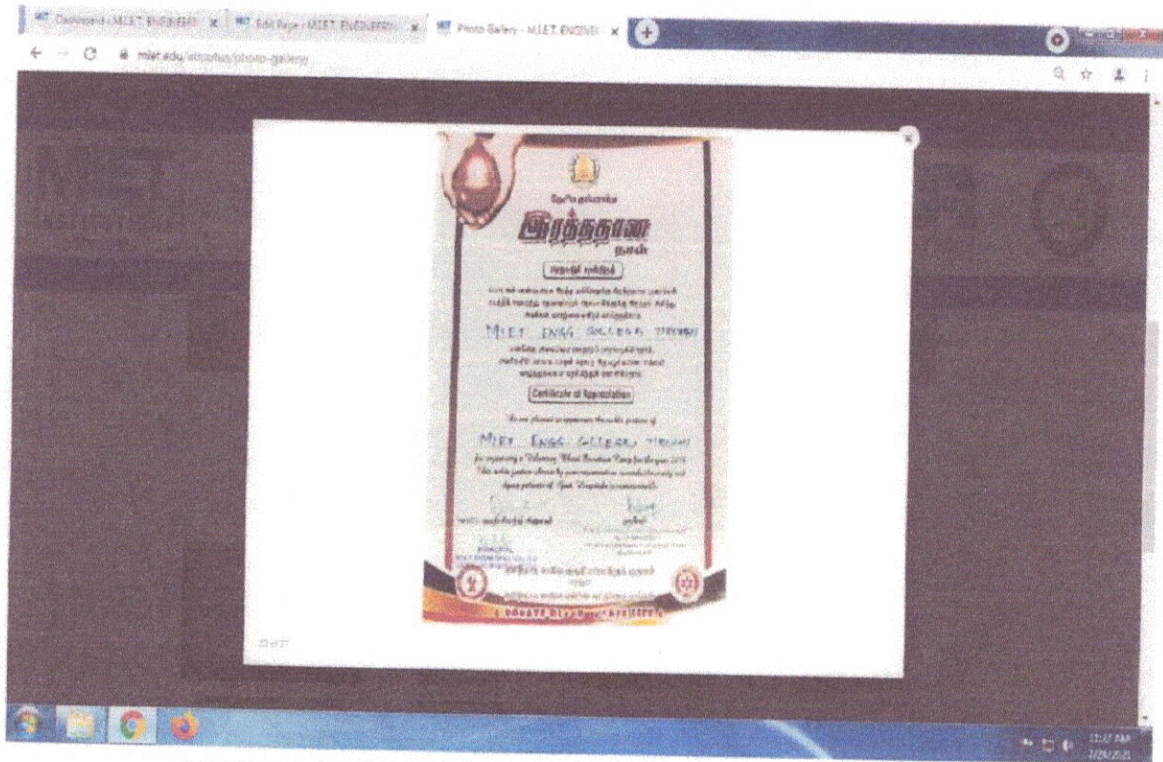

**Certificate issued by Principal K.A.P.Viswanathan Government,
Medical College, Trichy, for conducting Blood Donation Programme**

K.A.P. Viswanathan
PRINCIPAL
M.I.E.T. ENGINEERING COLLEGE
GUNDUR, TIRUCHIRAPPALLI - 620 007.