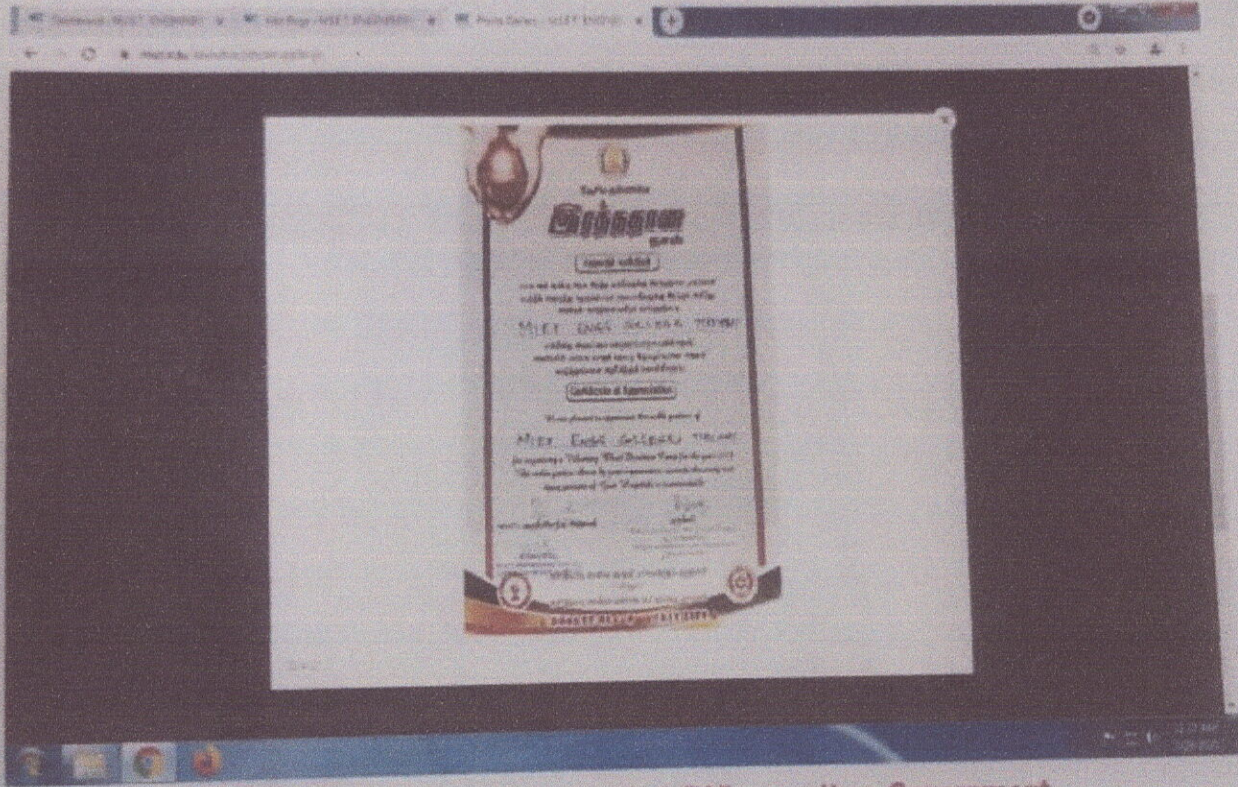

Certificate issued by Principal K.A.P.Viswanathan Government, Medical College, Trichy, for conducting Blood Donation Programme

K.A.P. Viswanathan
PRINCIPAL
M.I.E.T. ENGINEERING COLLEGE
GUNDUR, TIRUCHIRAPPALLI-620 007.

GPS Map Camera