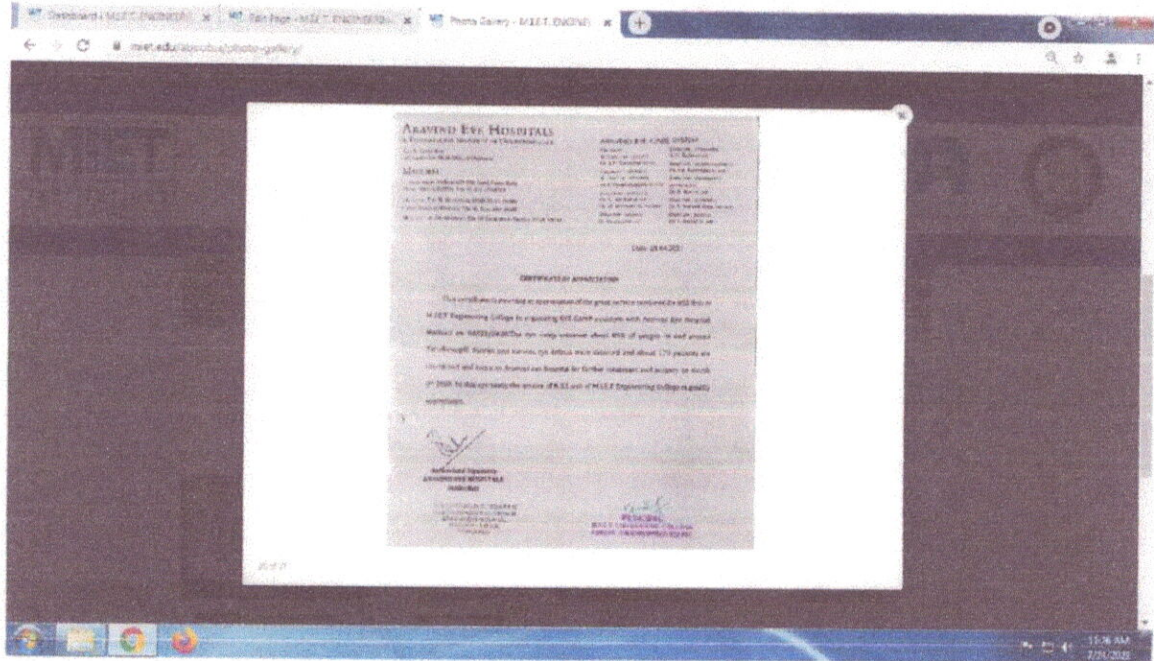

M.I.E.T. ENGINEERING COLLEGE

(Approved by AICTE, New Delhi, Affiliated to Anna University, Chennai)
UG - CSE, EEE & MECH Programs Accredited by NBA, New Delhi.
(An ISO 9001:2015 Certified Institution)
TRICHY - PUDUKKOTTAI ROAD, TIRUCHIRAPPALLI - 620 007.
Email: principalengg@miet.edu, contact@miet.edu
Website: www.miet.edu

Ph: 0431 - 2660 303

Certificate issued by Senior Manager Outreach Aravind Eye Hospital for Conducting Eye camp

[Handwritten Signature]
PRINCIPAL

**M.I.E.T. ENGINEERING COLLEGE
GUNDUR, TIRUCHIRAPALLI - 620 007.**