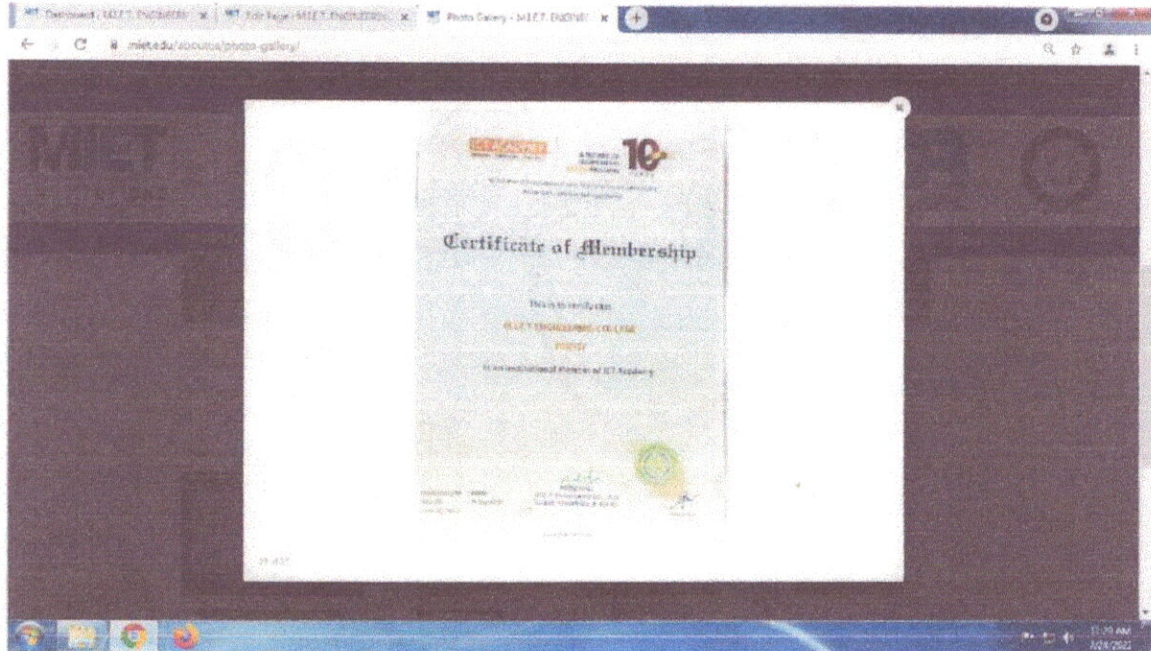

M.I.E.T. ENGINEERING COLLEGE

(Approved by AICTE, New Delhi, Affiliated to Anna University, Chennai)
UG - CSE, EEE & MECH Programs Accredited by NBA, New Delhi.
(An ISO 9001:2015 Certified Institution)
TRICHY - PUDUKKOTTAI ROAD, TIRUCHIRAPPALLI - 620 007.
Email: principalengg@miet.edu, contact@miet.edu
Website: www.miet.edu

21

Ph: 0431 - 2660 303

Certificate issued by Chief Executive Officer, ICT-Academy for servicing Institutional Membership

[Handwritten Signature]
PRINCIPAL

**M.I.E.T. ENGINEERING COLLEGE
GUNDUR, TIRUCHIRAPALLI - 620 007.**

24