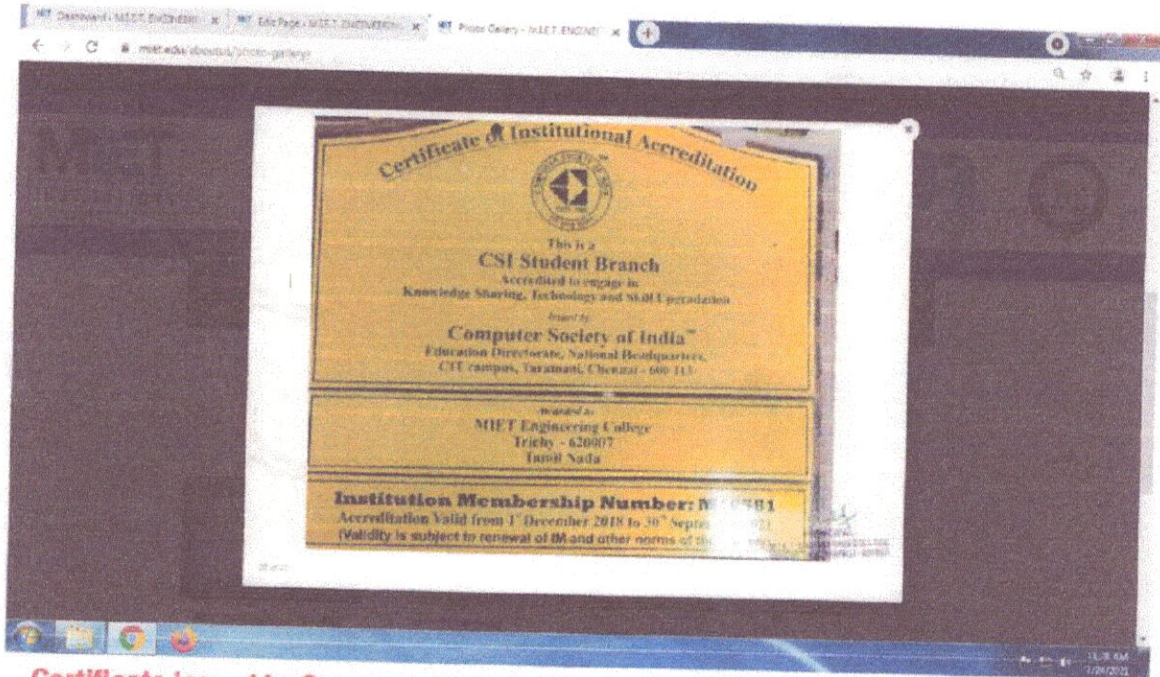

M.I.E.T. ENGINEERING COLLEGE

(Approved by AICTE, New Delhi, Affiliated to Anna University, Chennai)
UG - CSE, EEE & MECH Programs Accredited by NBA, New Delhi.
(An ISO 9001:2015 Certified Institution)
TRICHY - PUDUKKOTTAI ROAD, TIRUCHIRAPPALLI - 620 007.
Email: principalengg@miet.edu, contact@miet.edu
Website: - www.miet.edu

17

Ph: 0431 - 2660 303

Certificate issued by Computer Society of India, Education Directorate, for conducting Knowledge Sharing & Technology and Skill Up gradation

[Handwritten Signature]
PRINCIPAL

**M.I.E.T. ENGINEERING COLLEGE
GUNDUR, TIRUCHIRAPPALLI - 620 007.**

20