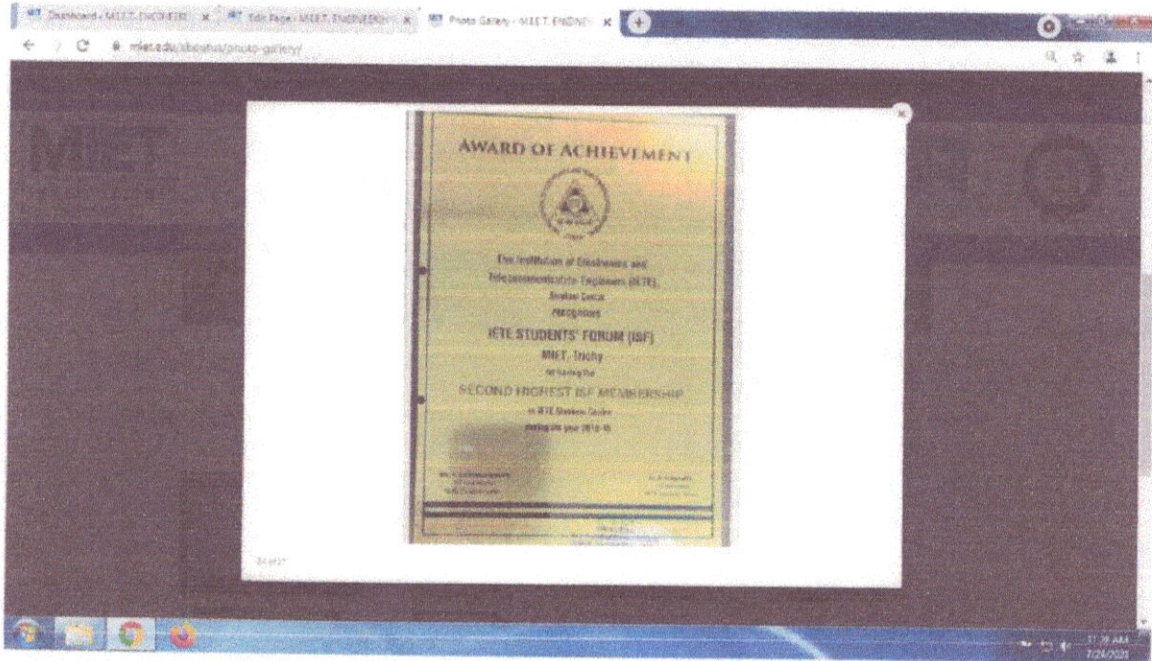

Certificate issued by Chairperson The Institution of Electronics and Telecommunication Engineers-Sivakasi Centre for conducting IETE-Students, Forum(ISF)

PRINCIPAL

**M.I.E.T. ENGINEERING COLLEGE
GUNDUR, TIRUCHIRAPPALLI - 620 007.**