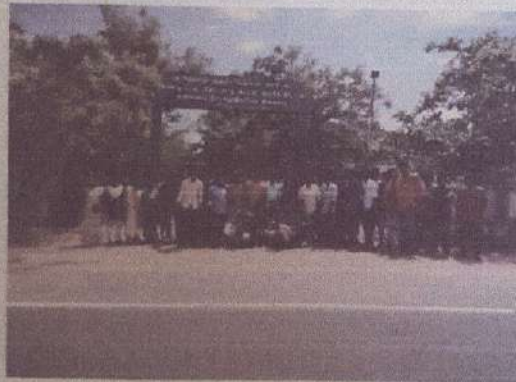

Ph: 0431 - 2660 303

Academic Year 2018-2019

Industrial Visit for II Year CIVIL Students on 20.09.2018 at Aliyar Dam, Pollachi

Industrial Visit for III Year CIVIL Students on 24.07.2018 at Kumaramangalam, Tamil Nadu