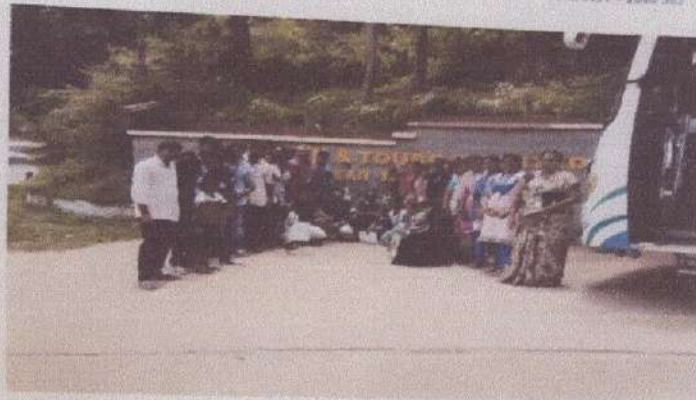

Ph: 0431 - 2660 303

Industrial Visit for IV Year ECE Students on 26.07.2017 at Larsen and Toubro Switch Gear Training Center, Coonoor

Kumaramangalam, Tamil Nadu, India

M.I.E.T ENGINEERING COLLEGE TRICHY, Tamil