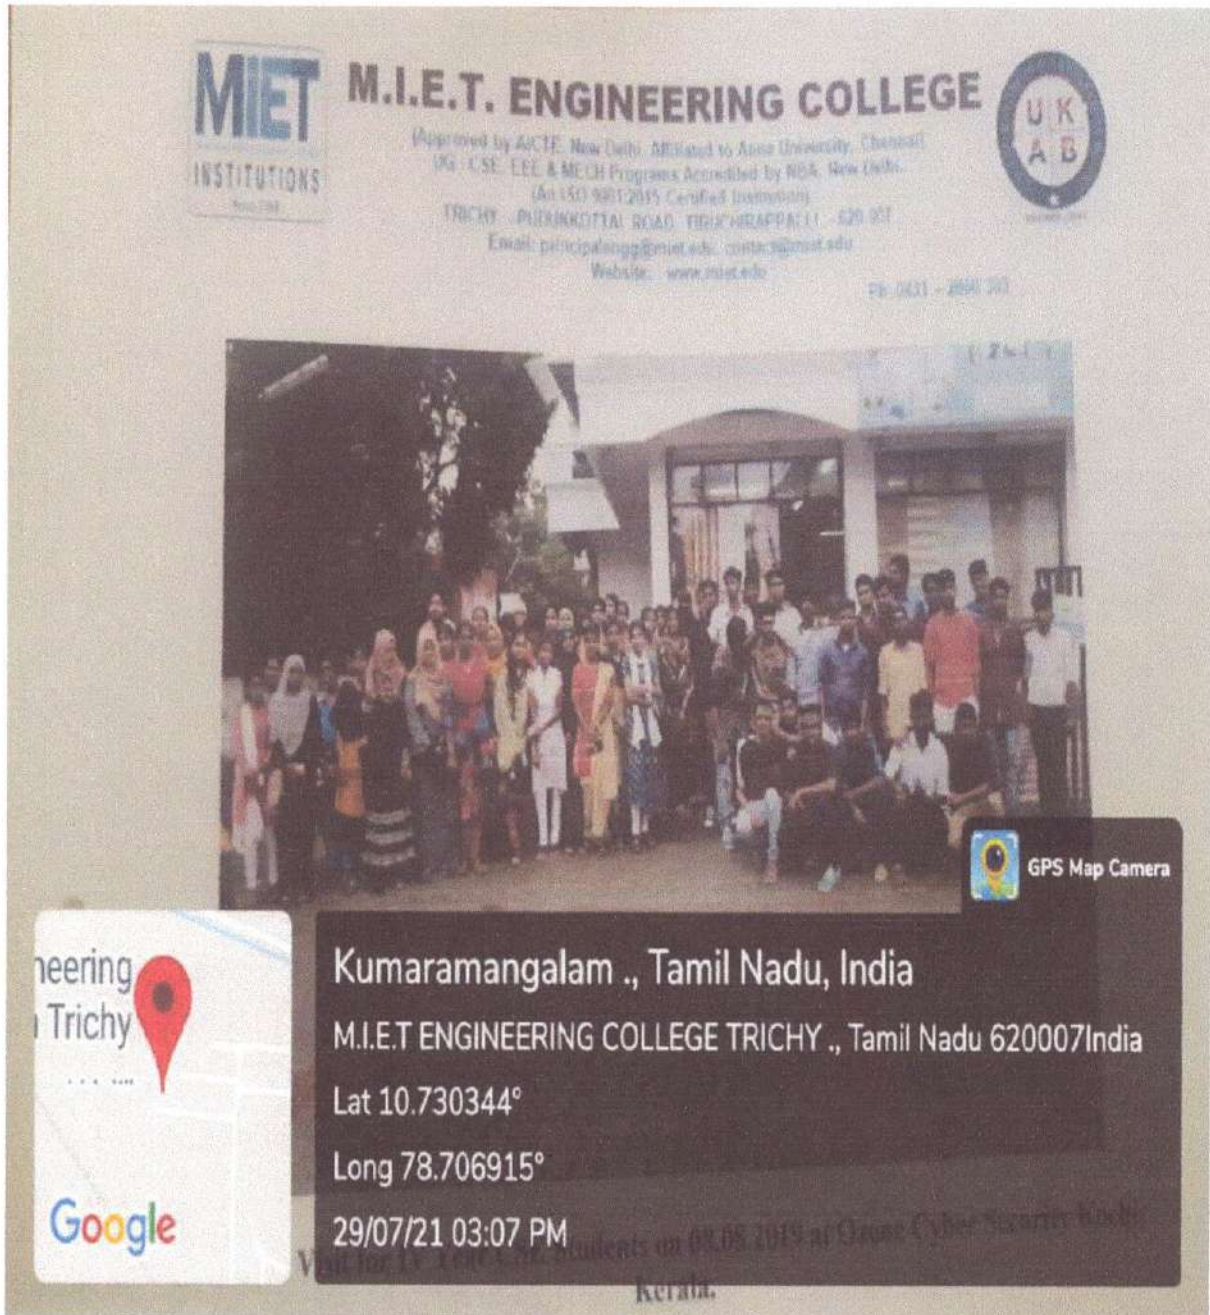

M.I.E.T. ENGINEERING COLLEGE

(Approved by AICTE, New Delhi, Affiliated to Anna University, Chennai)
UG - CSE, EEE & MECH Programs Accredited by NBA, New Delhi.
(An ISO 9001:2015 Certified Institution)
TRICHY - PUDUKKOTTAI ROAD, TIRUCHIRAPPALLI - 620 007.

Arul
PRINCIPAL

M.I.E.T. ENGINEERING COLLEGE
GUNDUR, TIRUCHIRAPPALLI - 620 007.