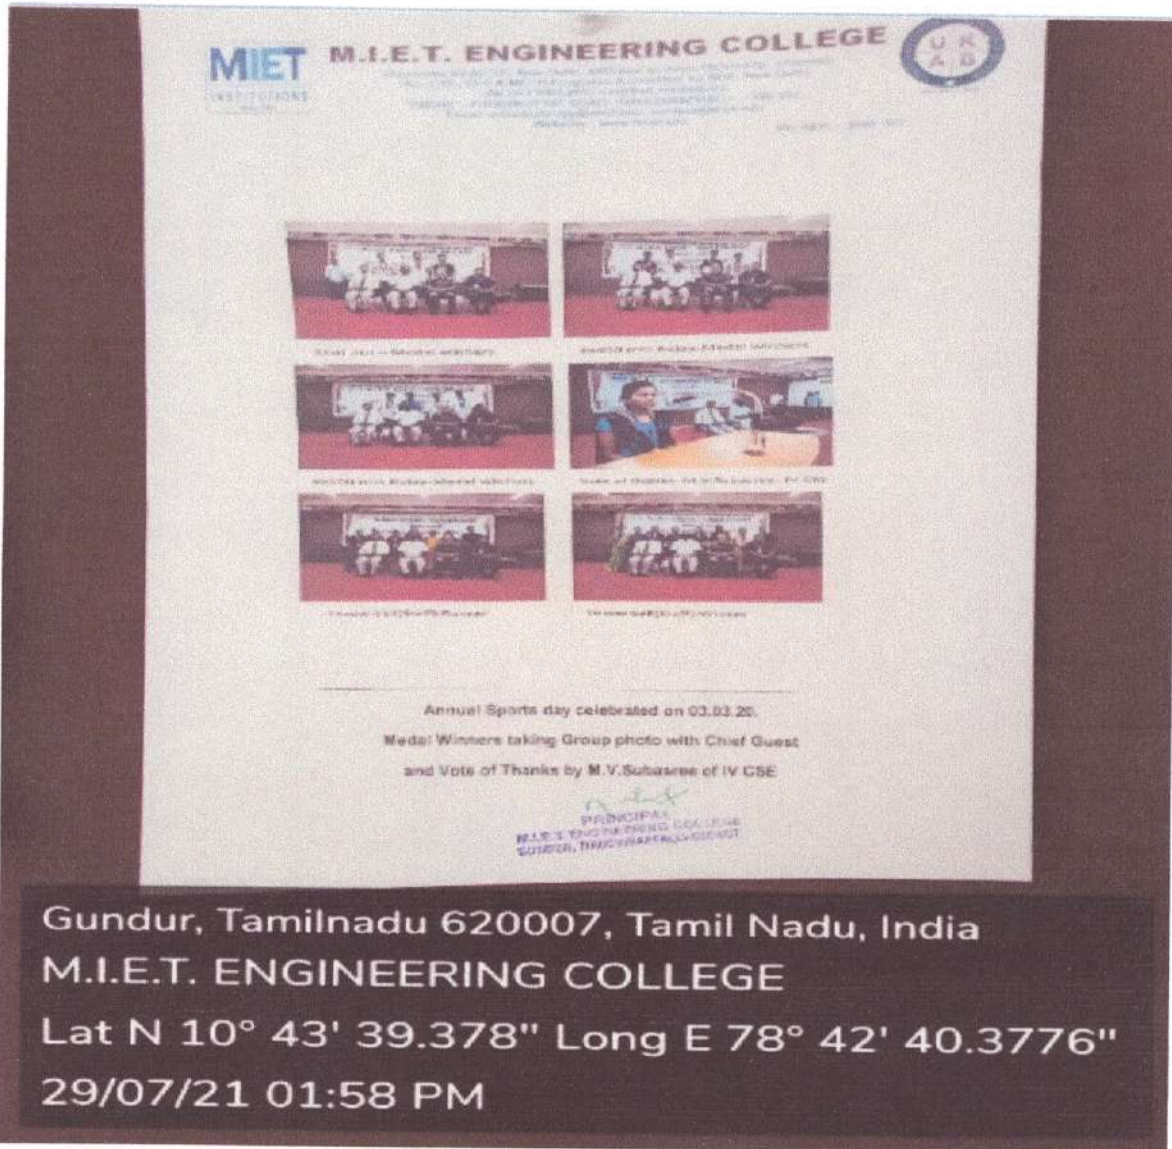

M.I.E.T. ENGINEERING COLLEGE

(Approved by AICTE, New Delhi, Affiliated to Anna University, Chennai)
UG - CSE, EEE & MECH Programs Accredited by NBA, New Delhi.
(An ISO 9001:2015 Certified Institution)
TRICHY - PUDUKKOTTAI ROAD, TIRUCHIRAPPALLI - 620 007.
Email: principalengg@miet.edu, contact@miet.edu
Website: - www.miet.edu

Ph: 0431 - 2660 303

Geo Tagged Photographs with Captions and dates

Annual Sports day celebrated on 03.03.20.

Medal Winners taking Group photo with Chief Guest and

Vote of Thanks by M.V.Subasree of IV CSE

M.V. Subasree
PRINCIPAL
M.I.E.T. ENGINEERING COLLEGE
GUNDUR, TIRUCHIRAPPALLI-620 007.