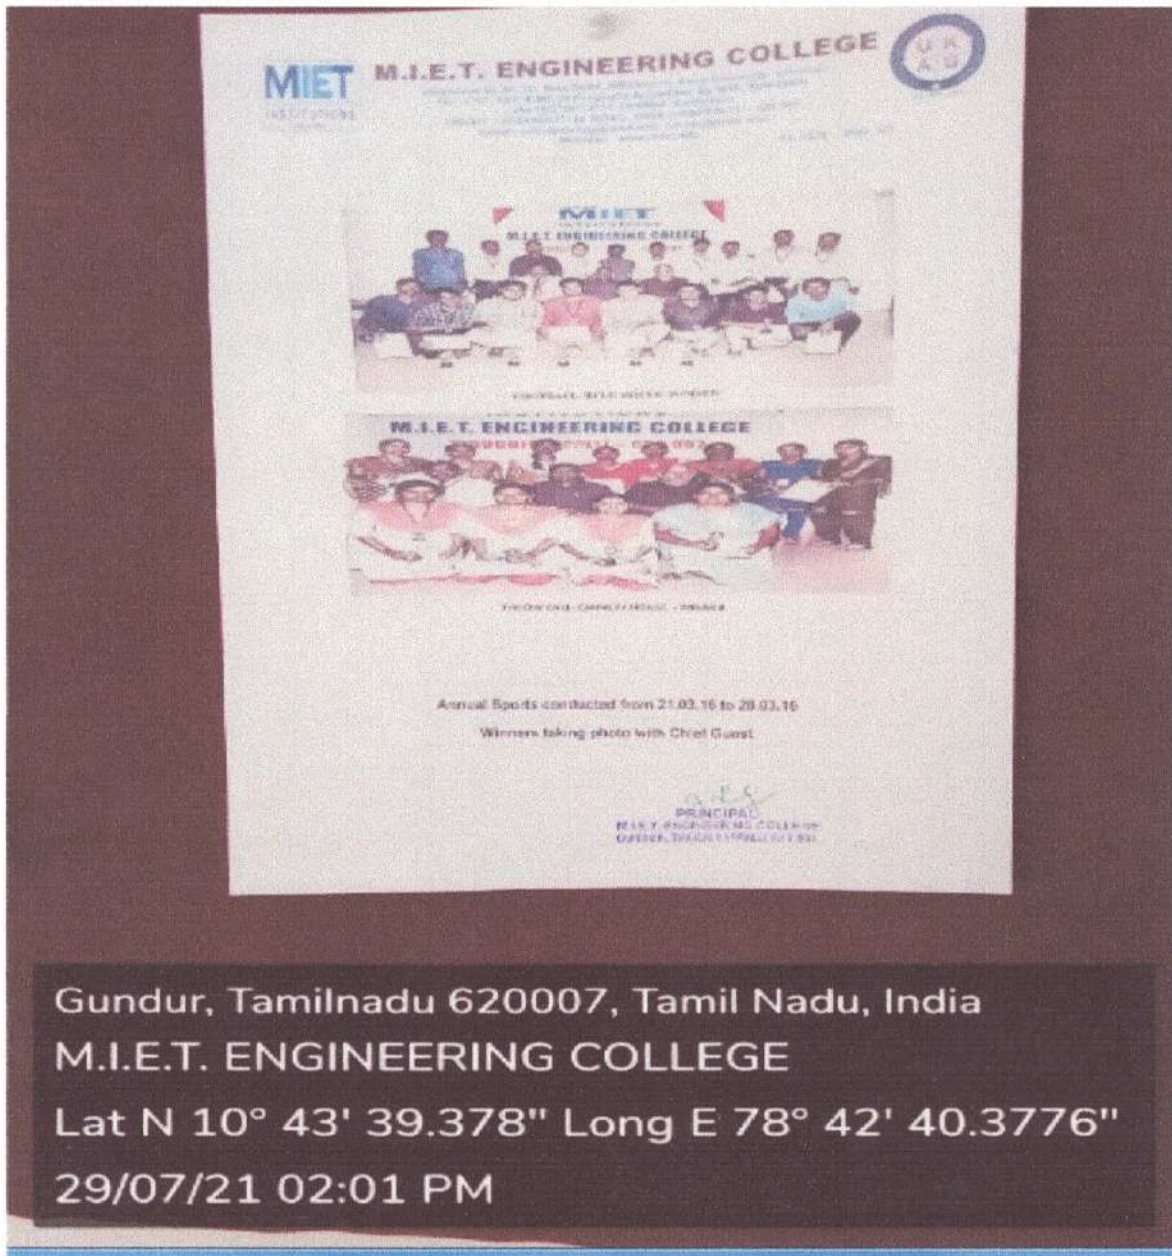

M.I.E.T. ENGINEERING COLLEGE

(Approved by AICTE, New Delhi, Affiliated to Anna University, Chennai)
UG - CSE, EEE & MECH Programs Accredited by NBA, New Delhi.
(An ISO 9001:2015 Certified Institution)
TRICHY - PUDUKKOTTAI ROAD, TIRUCHIRAPPALLI - 620 007.
Email: principalengg@miet.edu, contact@miet.edu
Website: - www.miet.edu

Ph: 0431 - 2660 303

Geo Tagged Photographs with Captions and dates

Annual Sports conducted from 21.03.16 to 28.03.16

Winners taking photo with Chief Guest

PRINCIPAL
M.I.E.T. ENGINEERING COLLEGE
GUNDUR, TIRUCHIRAPPALLI-620 007.