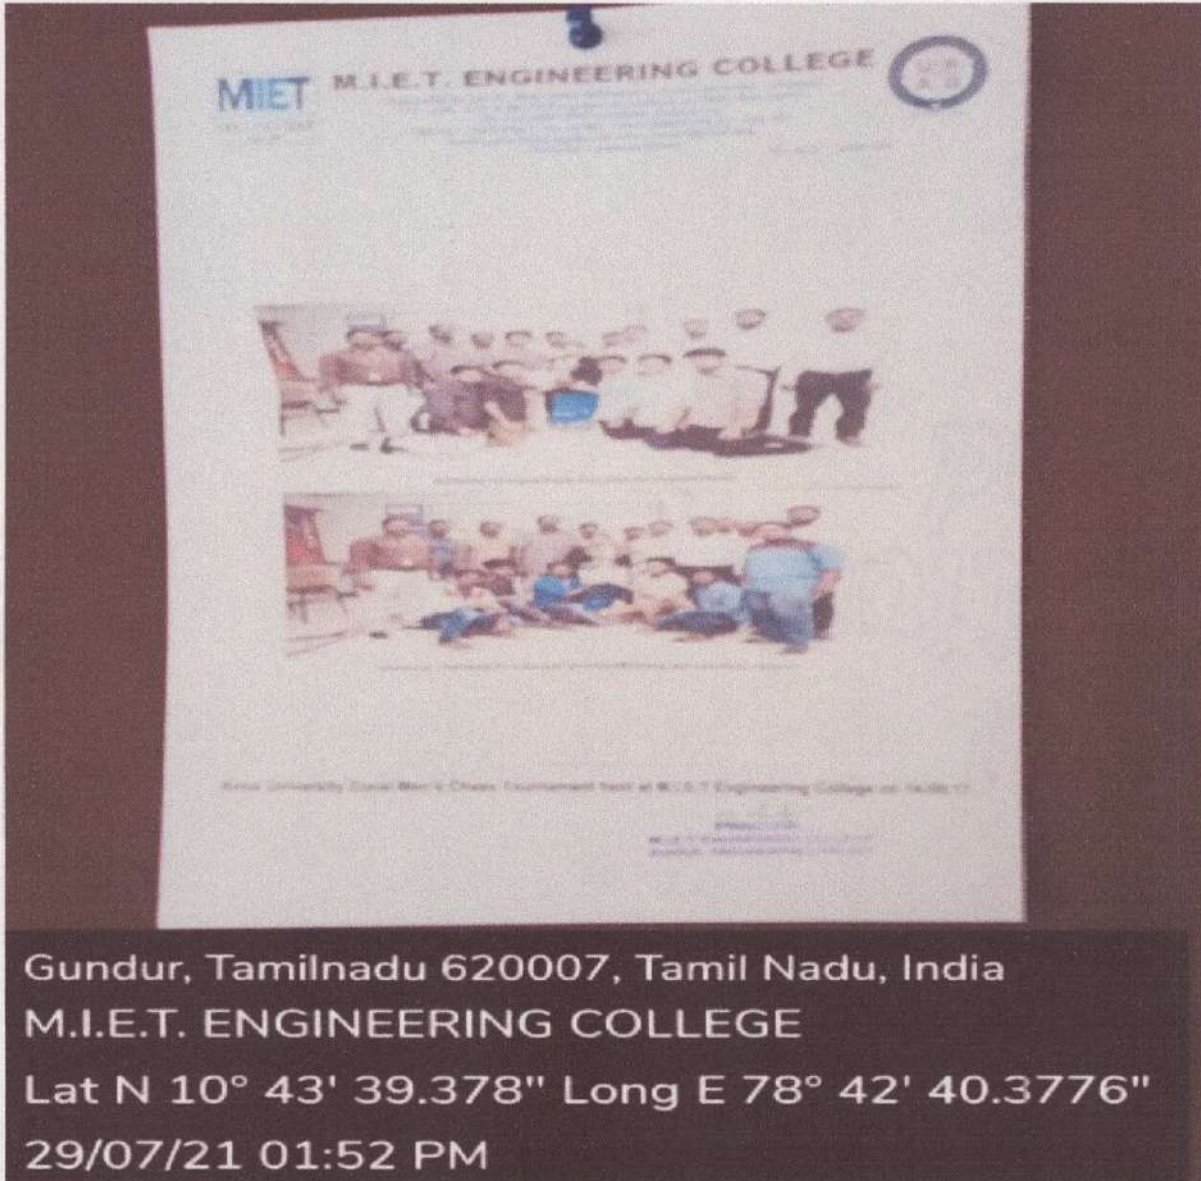

M.I.E.T. ENGINEERING COLLEGE

(Approved by AICTE, New Delhi, Affiliated to Anna University, Chennai)
UG - CSE, EEE & MECH Programs Accredited by NBA, New Delhi.
(An ISO 9001:2015 Certified Institution)
TRICHY - PUDUKKOTTAI ROAD, TIRUCHIRAPPALLI - 620 007.
Email: principalengg@miet.edu, contact@miet.edu
Website: - www.miet.edu

Ph: 0431 - 2660 303

Geo Tagged Photographs with Captions and dates

Anna University Zonal Men's Chess Tournament held at M.I.E.T Engineering College on 14.09.17

A.S.S.
PRINCIPAL
M.I.E.T. ENGINEERING COLLEGE
GUNDUR, TIRUCHIRAPPALLI-620 007: