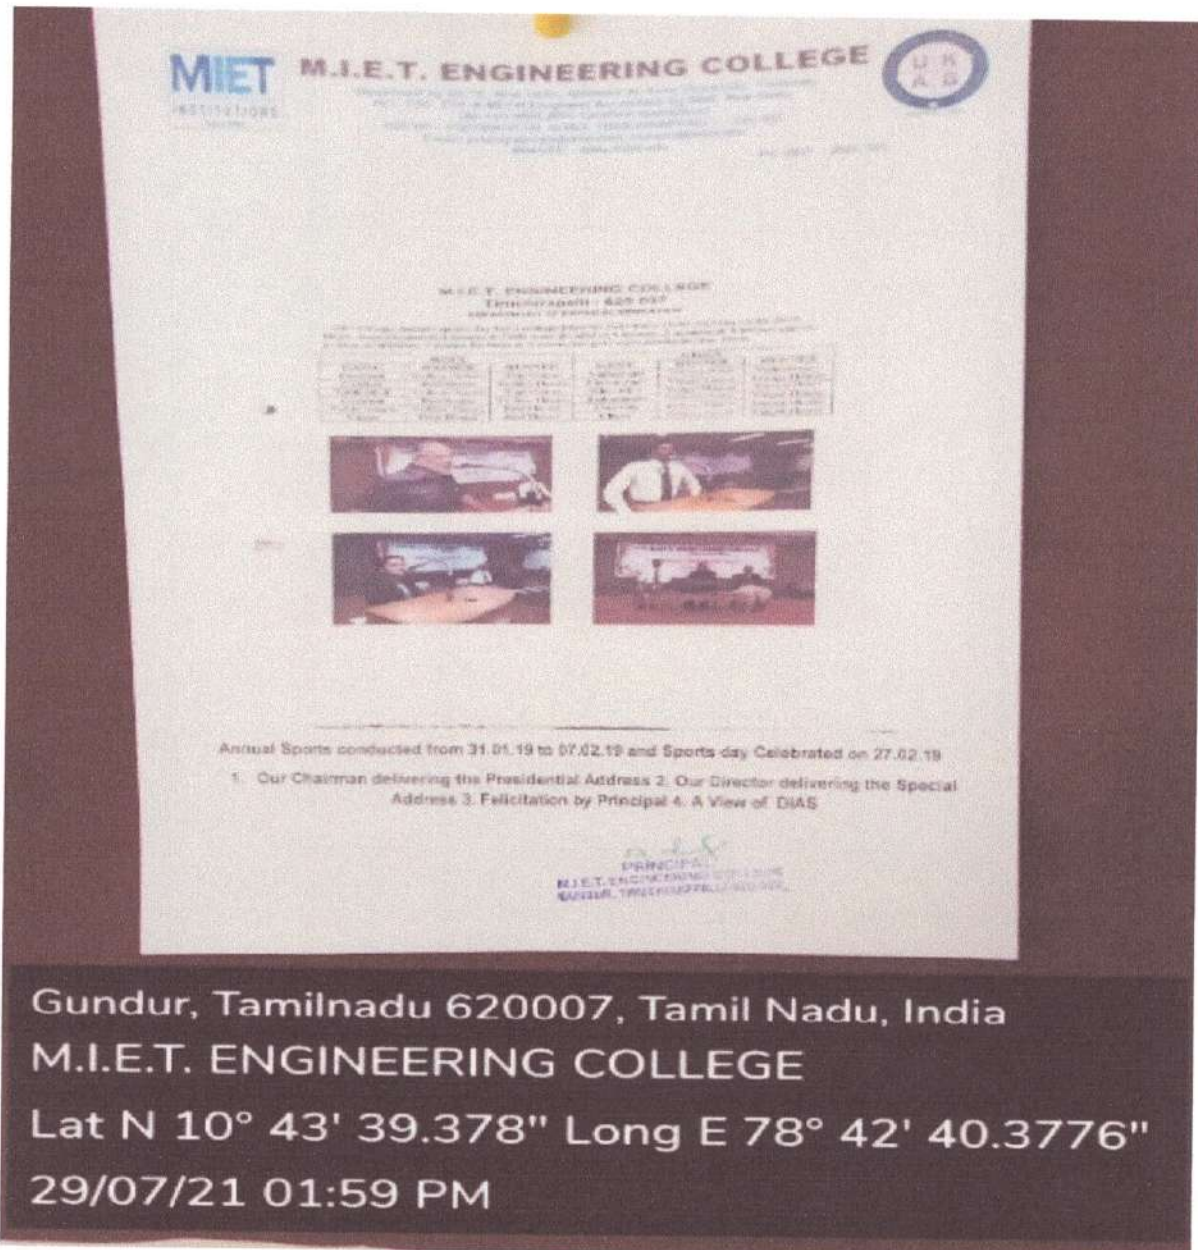

M.I.E.T. ENGINEERING COLLEGE

(Approved by AICTE, New Delhi, Affiliated to Anna University, Chennai)
UG - CSE, EEE & MECH Programs Accredited by NBA, New Delhi.
(An ISO 9001:2015 Certified Institution)
TRICHY - PUDUKKOTTAI ROAD, TIRUCHIRAPPALLI - 620 007.
Email: principalengg@miet.edu, contact@miet.edu
Website: - www.miet.edu

Ph: 0431 - 2660 303

Geo Tagged Photographs with Captions and dates

Gundur, Tamilnadu 620007, Tamil Nadu, India
M.I.E.T. ENGINEERING COLLEGE
Lat N 10° 43' 39.378" Long E 78° 42' 40.3776"
29/07/21 01:59 PM

Annual Sports conducted from 31.01.19 to 07.02.19 and Sports day Celebrated on 27.02.19

1. Our Chairman delivering the Presidential Address 2. Our Director delivering the Special Address 3. Felicitation by Principal 4. View of DIAS

PRINCIPAL
M.I.E.T. ENGINEERING COLLEGE
GUNDUR, TIRUCHIRAPPALLI-620 007.