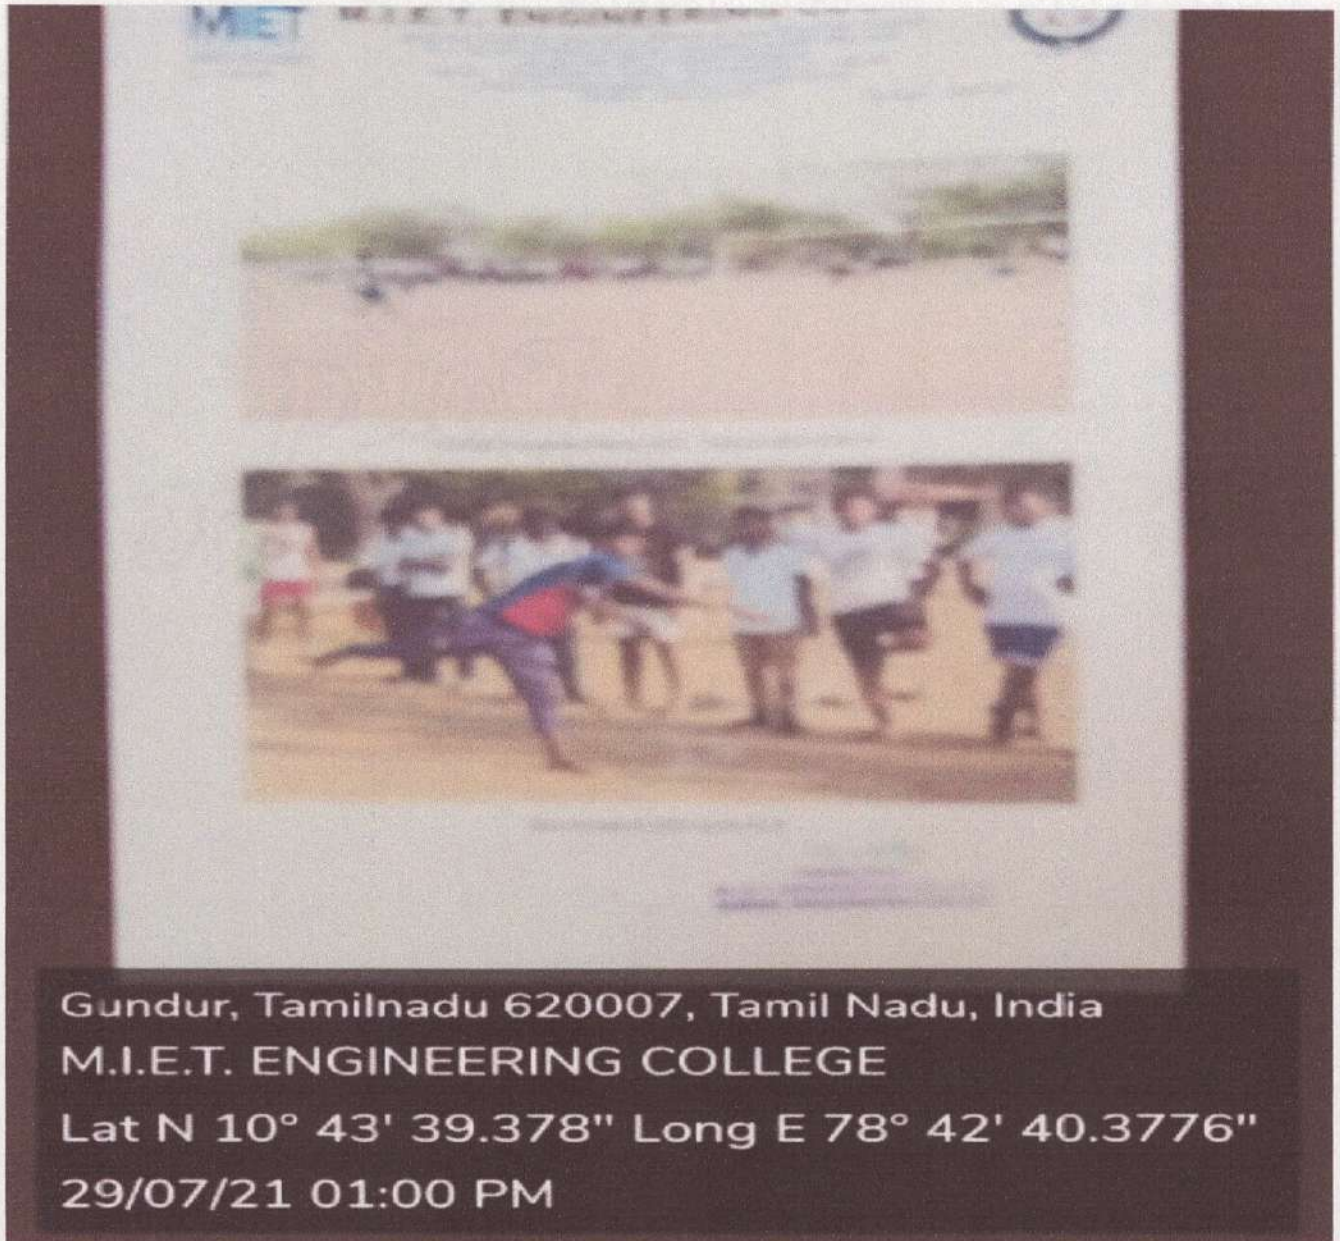

M.I.E.T. ENGINEERING COLLEGE

(Approved by AICTE, New Delhi, Affiliated to Anna University, Chennai)
UG - CSE, EEE & MECH Programs Accredited by NBA, New Delhi.
(An ISO 9001:2015 Certified Institution)
TRICHY - PUDUKKOTTAI ROAD, TIRUCHIRAPPALLI - 620 007.
Email: principalengg@miet.edu, contact@miet.edu
Website: - www.miet.edu

Ph: 0431 - 2660 303

Geo Tagged Photographs with Captions and dates

Foot Ball Tournament held at JJCET , Trichy on 09 & 10.09.19

Shot Put held at JJCET on 20.10.19

PRINCIPAL
M.I.E.T. ENGINEERING COLLEGE
GUNDUR, TIRUCHIRAPPALLI-620 007.