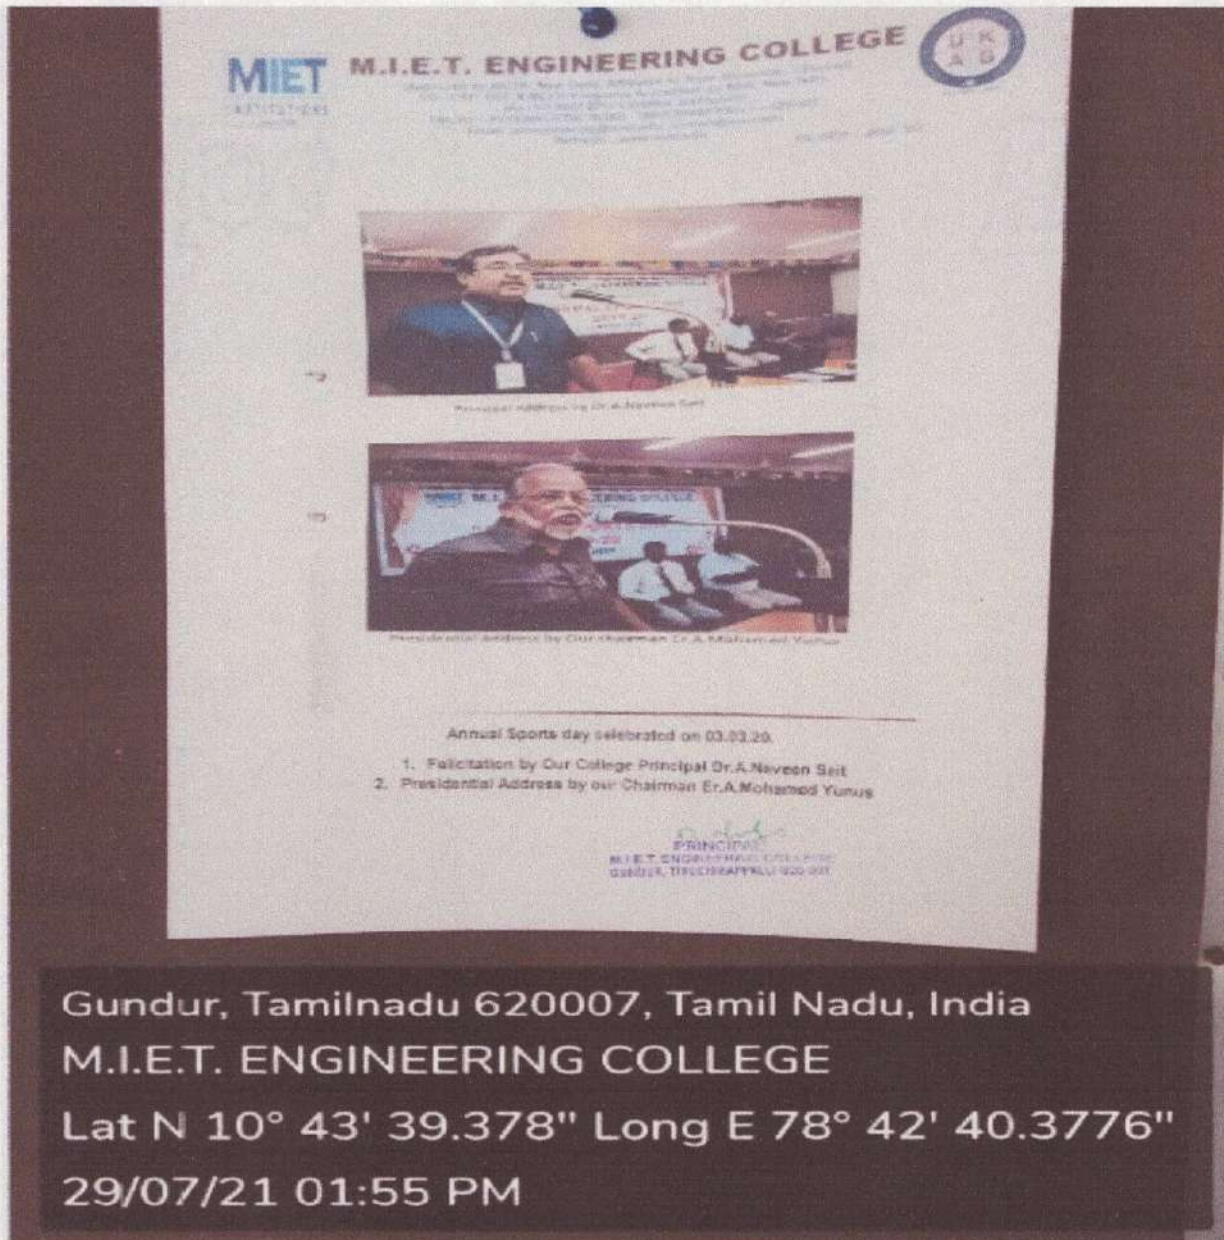

Geo Tagged Photographs with Captions and dates

Annual Sports day celebrated on 03.03.20.

1. Principal Address by Our College Principal Dr.A.Naveen Sait
2. Presidential Address by our Chairman Er.A.Mohamed Yunus

PRINCIPAL
M.I.E.T. ENGINEERING COLLEGE
GUNDUR, TIRUCHIRAPPALLI-620 007.