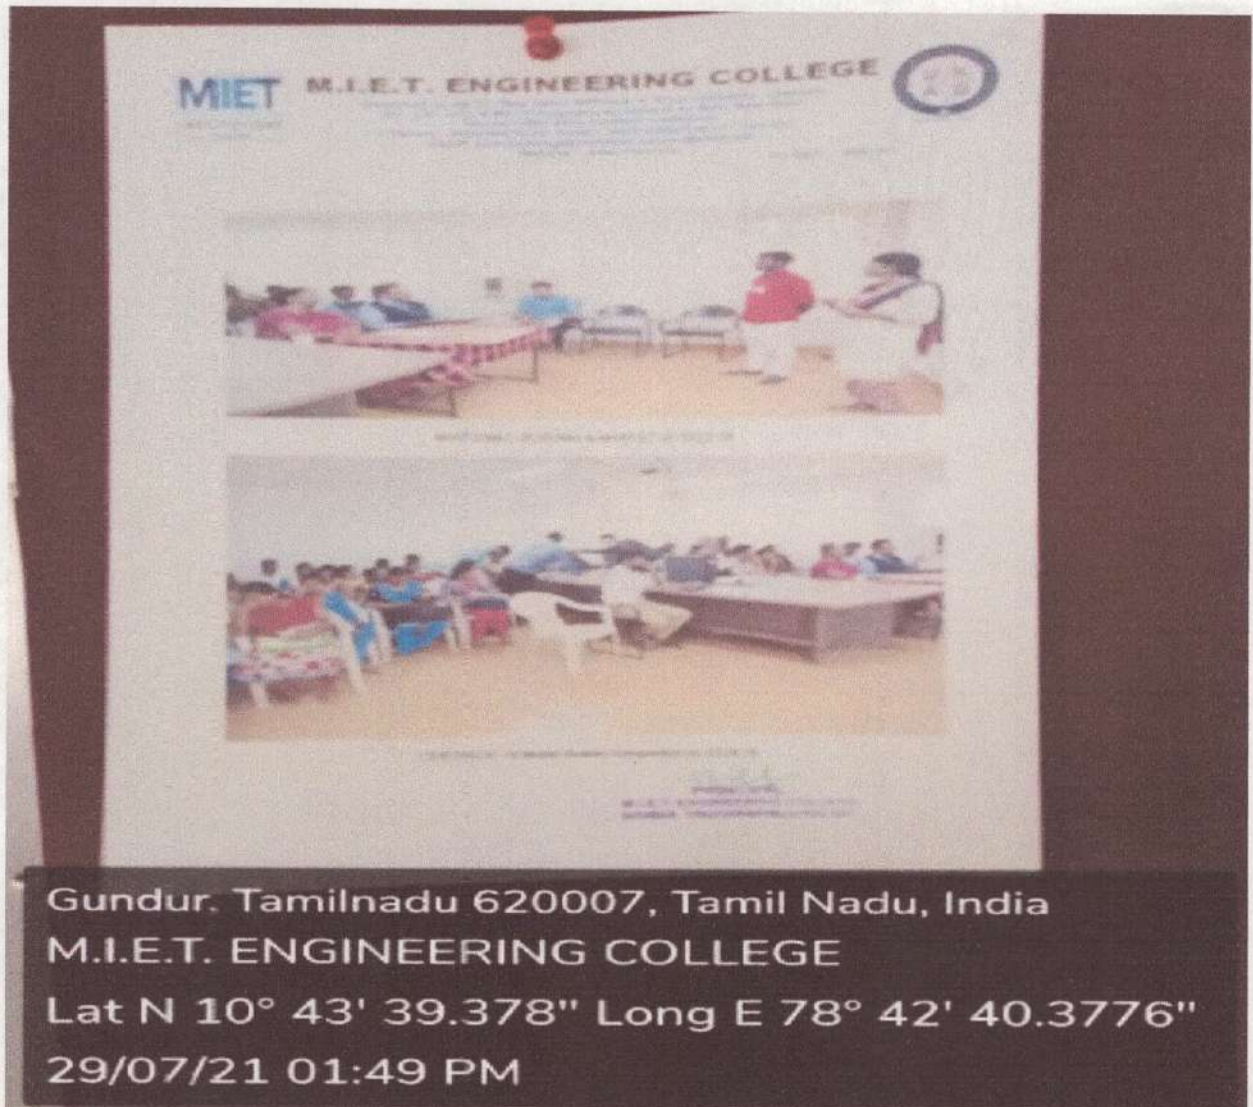

M.I.E.T. ENGINEERING COLLEGE

(Approved by AICTE, New Delhi, Affiliated to Anna University, Chennai)
UG - CSE, EEE & MECH Programs Accredited by NBA, New Delhi.
(An ISO 9001:2015 Certified Institution)
TRICHY - PUDUKKOTTAI ROAD, TIRUCHIRAPPALLI - 620 007.
Email: principalengg@miet.edu, contact@miet.edu
Website: - www.miet.edu

Ph: 0431 - 2660 303

Geo Tagged Photographs with Captions and dates

MAR CEMEC 2K18 held at MARCET on 02.03.18 & CENTRACK 16 Model Builder Competition on 03.09.2016

PRINCIPAL
M.I.E.T. ENGINEERING COLLEGE
GUNDUR, TIRUCHIRAPPALLI-620 007.