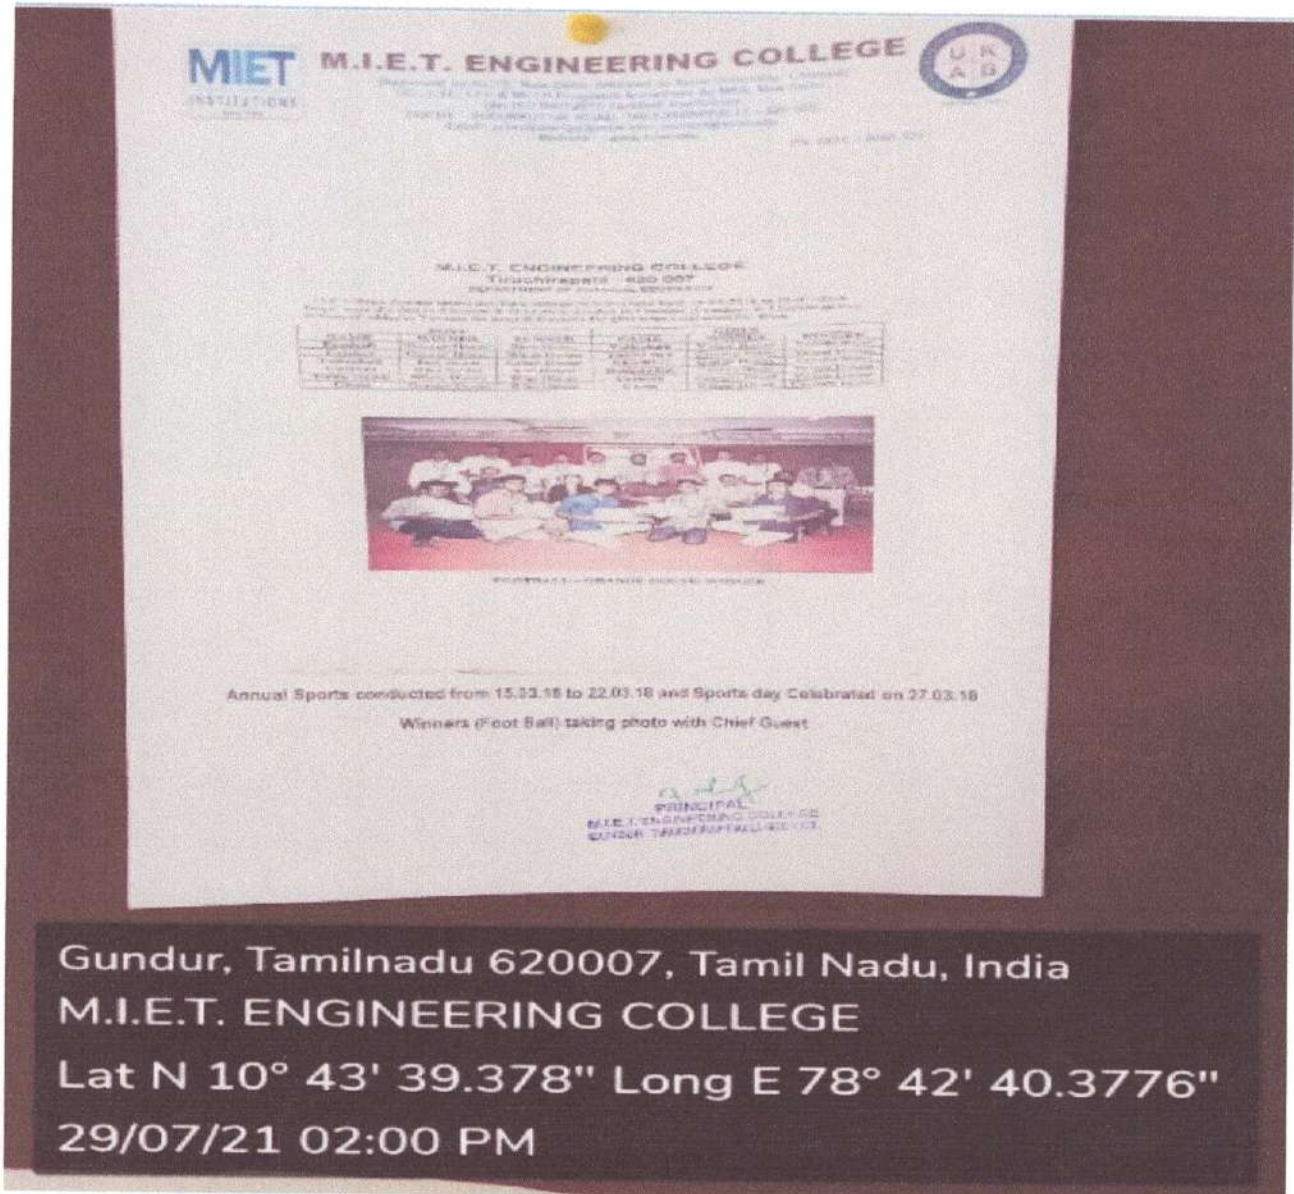

M.I.E.T. ENGINEERING COLLEGE

(Approved by AICTE, New Delhi, Affiliated to Anna University, Chennai)
UG - CSE, EEE & MECH Programs Accredited by NBA, New Delhi.
(An ISO 9001:2015 Certified Institution)
TRICHY - PUDUKKOTTAI ROAD, TIRUCHIRAPPALLI - 620 007.
Email: principalengg@miet.edu, contact@miet.edu
Website: - www.miet.edu

Ph: 0431 - 2660 303

Geo Tagged Photographs with Captions and dates

Annual Sports conducted from 15.03.18 to 22.03.18 and Sports day Celebrated on 27.03.18
Winners (Foot Ball) taking photo with Guest

PRINCIPAL
M.I.E.T. ENGINEERING COLLEGE
GUNDUR, TIRUCHIRAPPALLI-620 007.