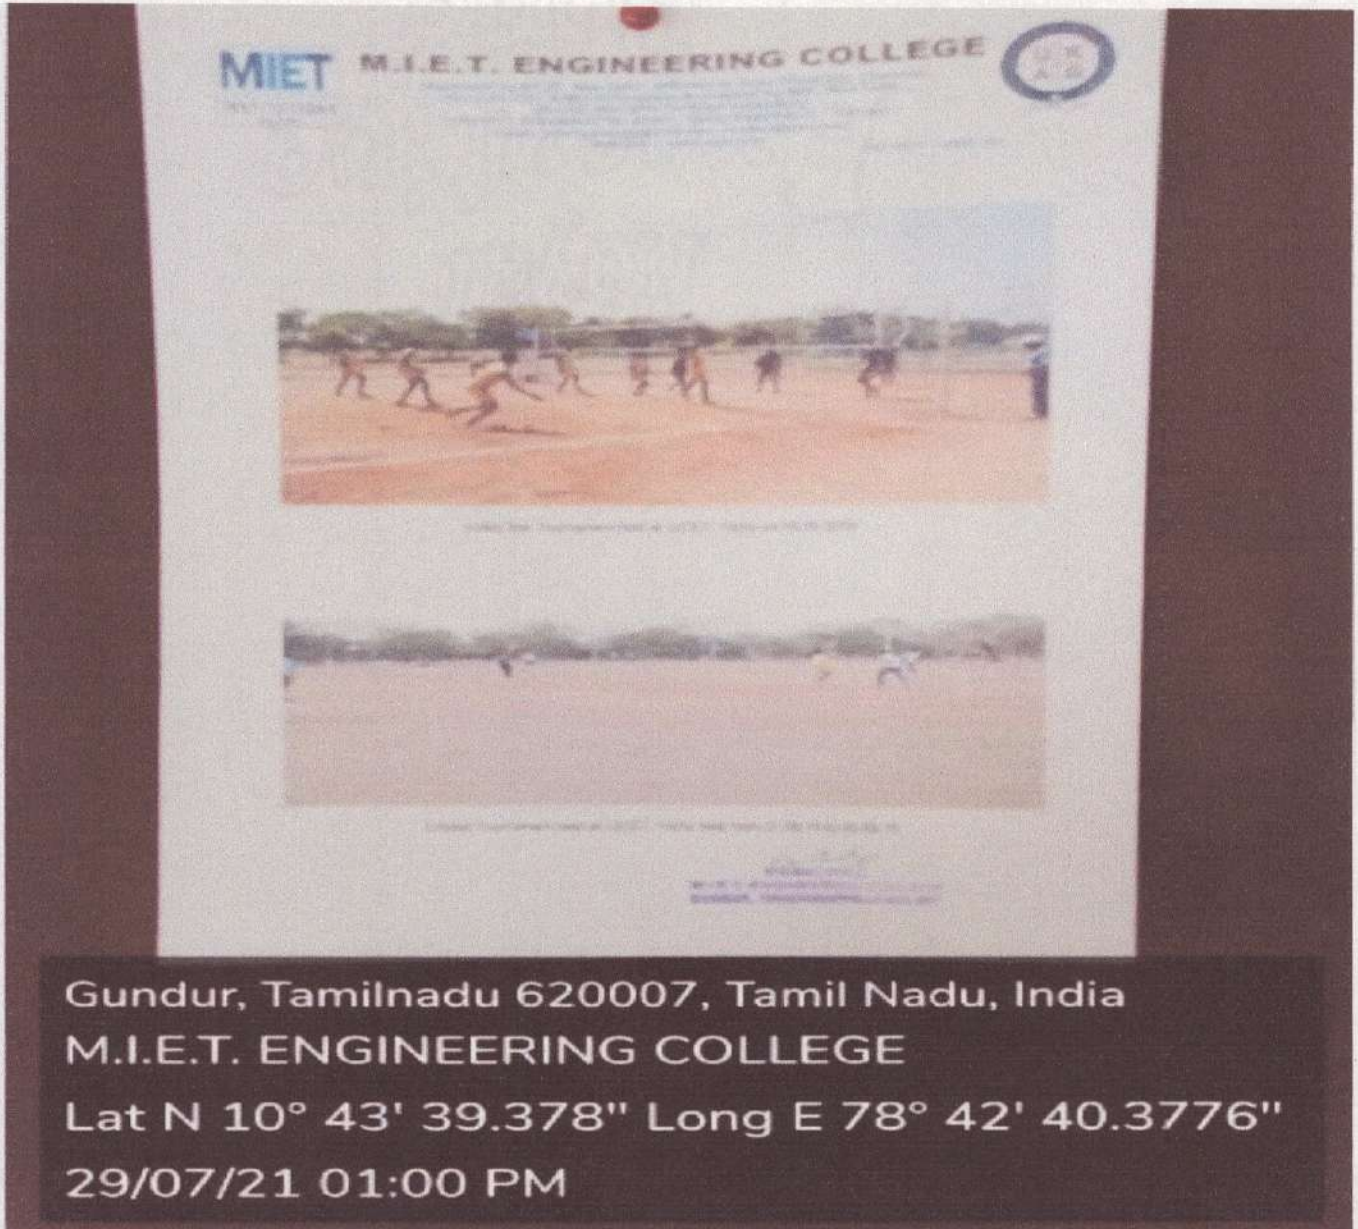

Table Tennis Match held on 30.08.2019 held at Saranathan College of Engineering , Trichy

Principal
PRINCIPAL
M.I.E.T. ENGINEERING COLLEGE
GUNDUR, TIRUCHIRAPPALLI-620 007.

M.I.E.T. ENGINEERING COLLEGE

(Approved by AICTE, New Delhi, Affiliated to Anna University, Chennai)
UG - CSE, EEE & MECH Programs Accredited by NBA, New Delhi.
(An ISO 9001:2015 Certified Institution)
TRICHY - PUDUKKOTTAI ROAD, TIRUCHIRAPPALLI - 620 007.
Email: principalengg@miet.edu, contact@miet.edu
Website: - www.miet.edu

Ph: 0431 - 2660 303

Geo Tagged Photographs with Captions and dates

Volley Ball Tournament held at JJCET, Trichy on 18.09.2019

Cricket Tournament held at JJCET, Trichy held from 27.09.19 to 29.09.19

A. S. S.
PRINCIPAL
M.I.E.T. ENGINEERING COLLEGE
GUNDUR, TIRUCHIRAPPALLI-620 007.