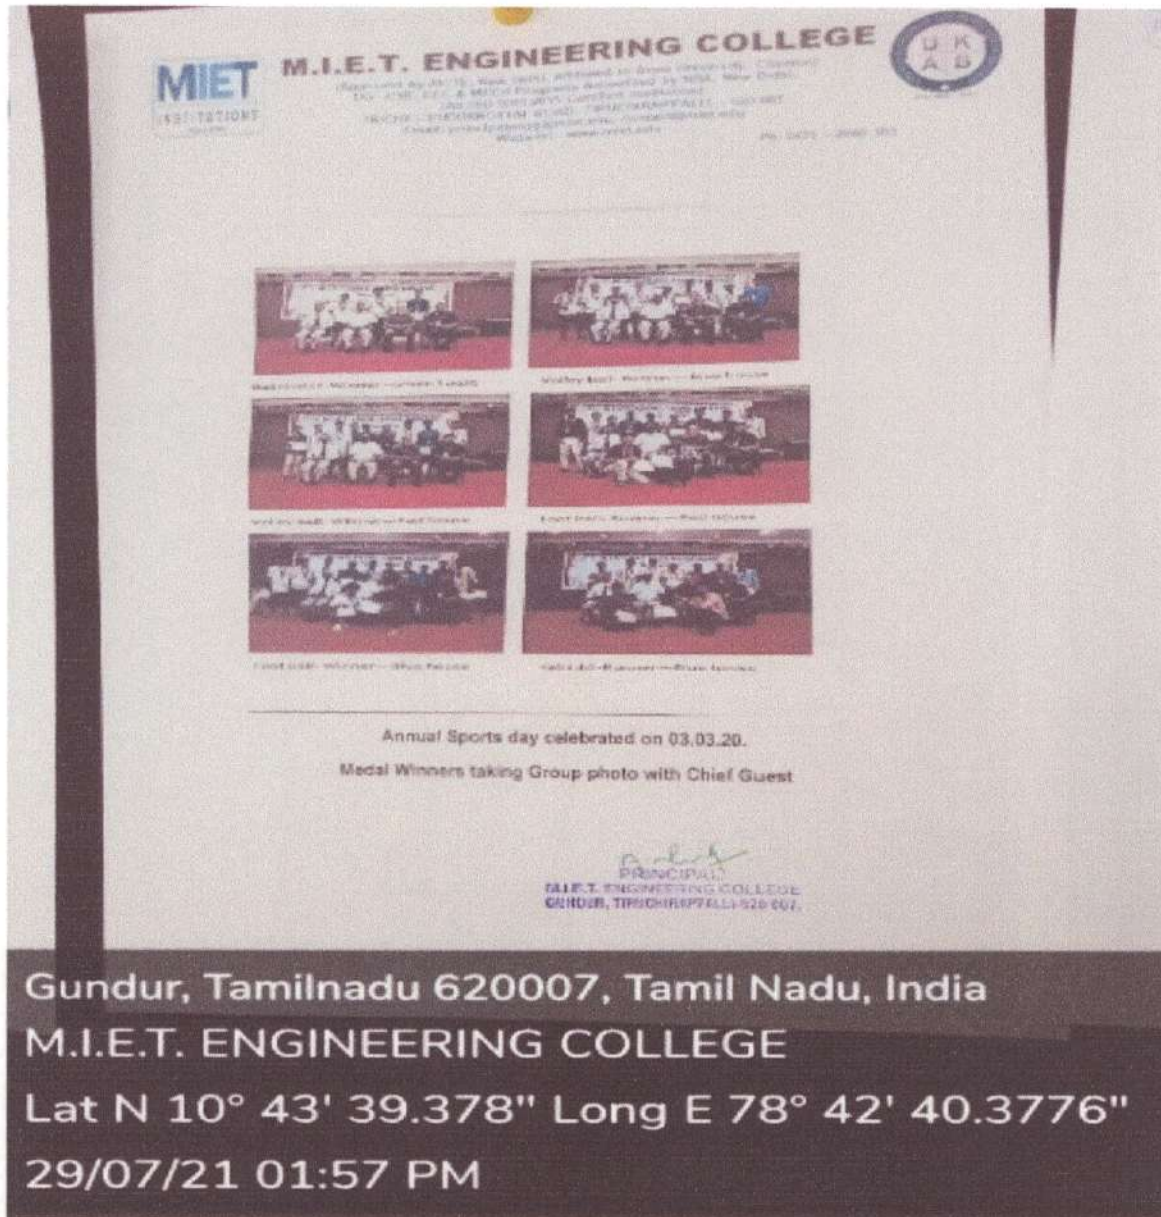

M.I.E.T. ENGINEERING COLLEGE

(Approved by AICTE, New Delhi, Affiliated to Anna University, Chennai)
UG - CSE, EEE & MECH Programs Accredited by NBA, New Delhi.
(An ISO 9001:2015 Certified Institution)
TRICHY - PUDUKKOTTAI ROAD, TIRUCHIRAPPALLI - 620 007.
Email: principalengg@miet.edu, contact@miet.edu
Website: - www.miet.edu

Ph: 0431 - 2660 303

Geo Tagged Photographs with Captions and dates

Annual Sports day celebrated on 03.03.20.

Medal Winners taking Group photo with Chief Guest

PRINCIPAL
M.I.E.T. ENGINEERING COLLEGE
GUNDUR, TIRUCHIRAPPALLI-620 007.