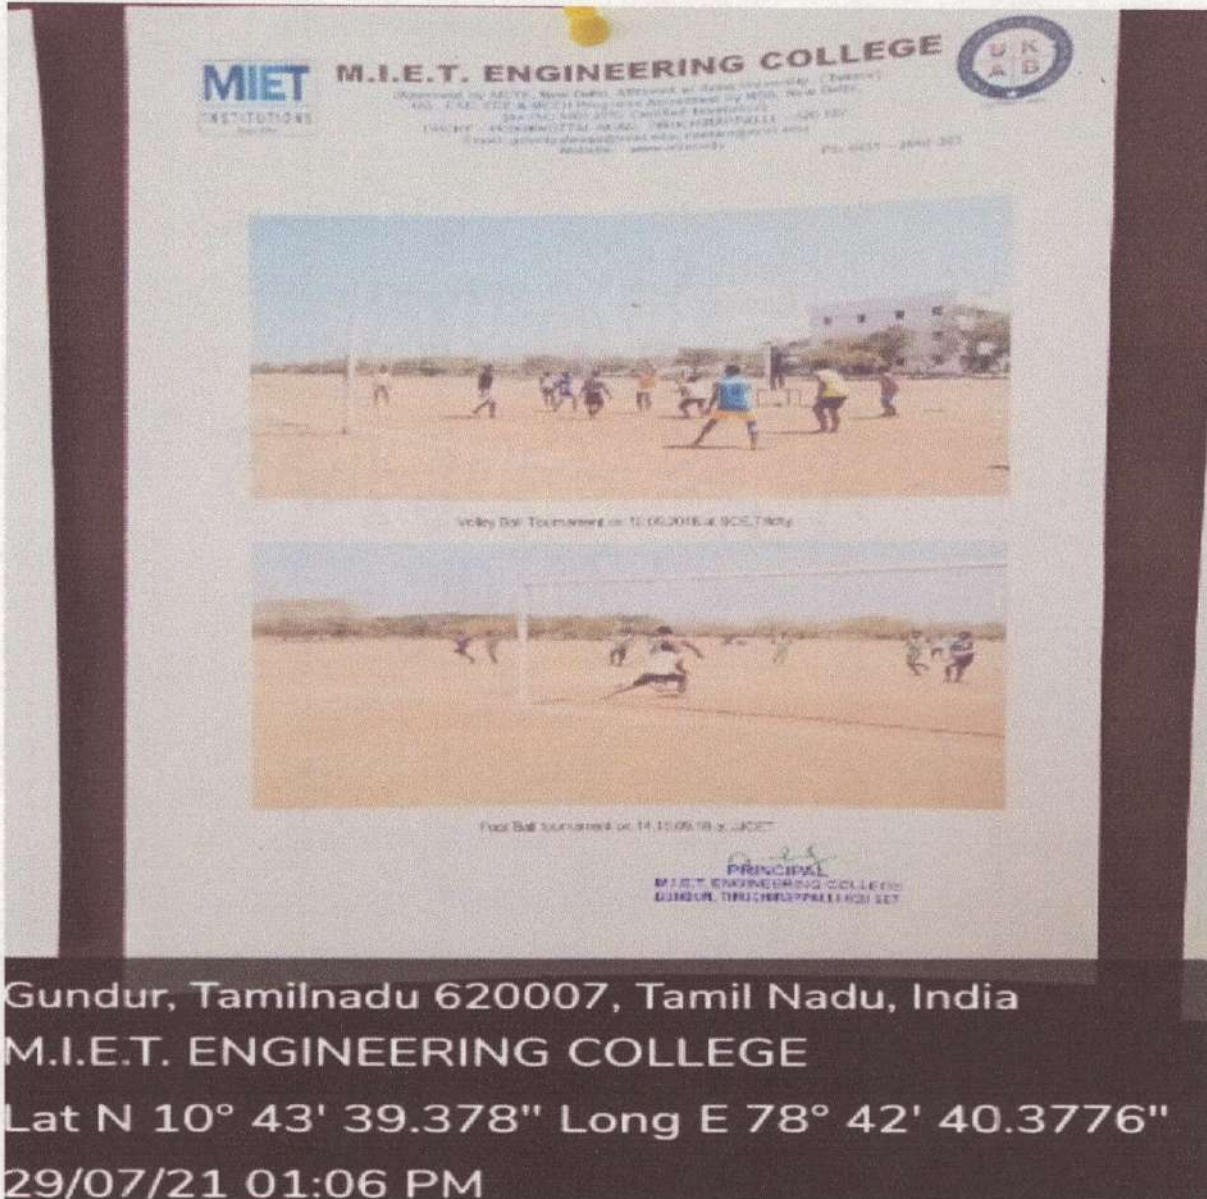

M.I.E.T. ENGINEERING COLLEGE

(Approved by AICTE, New Delhi, Affiliated to Anna University, Chennai)
UG - CSE, EEE & MECH Programs Accredited by NBA, New Delhi.
(An ISO 9001:2015 Certified Institution)
TRICHY - PUDUKKOTTAI ROAD, TIRUCHIRAPPALLI - 620 007.
Email: principalengg@miet.edu, contact@miet.edu
Website: - www.miet.edu

Ph: 0431 - 2660 303

Geo Tagged Photographs with Captions and dates

Volley Ball Tournament on 10.09.2018 at SCE,Trichy

Foot Ball tournament on 14,15.09.18 at JJCET

[Signature]
PRINCIPAL
M.I.E.T. ENGINEERING COLLEGE
GUNDUR, TIRUCHIRAPPALLI-620 007.