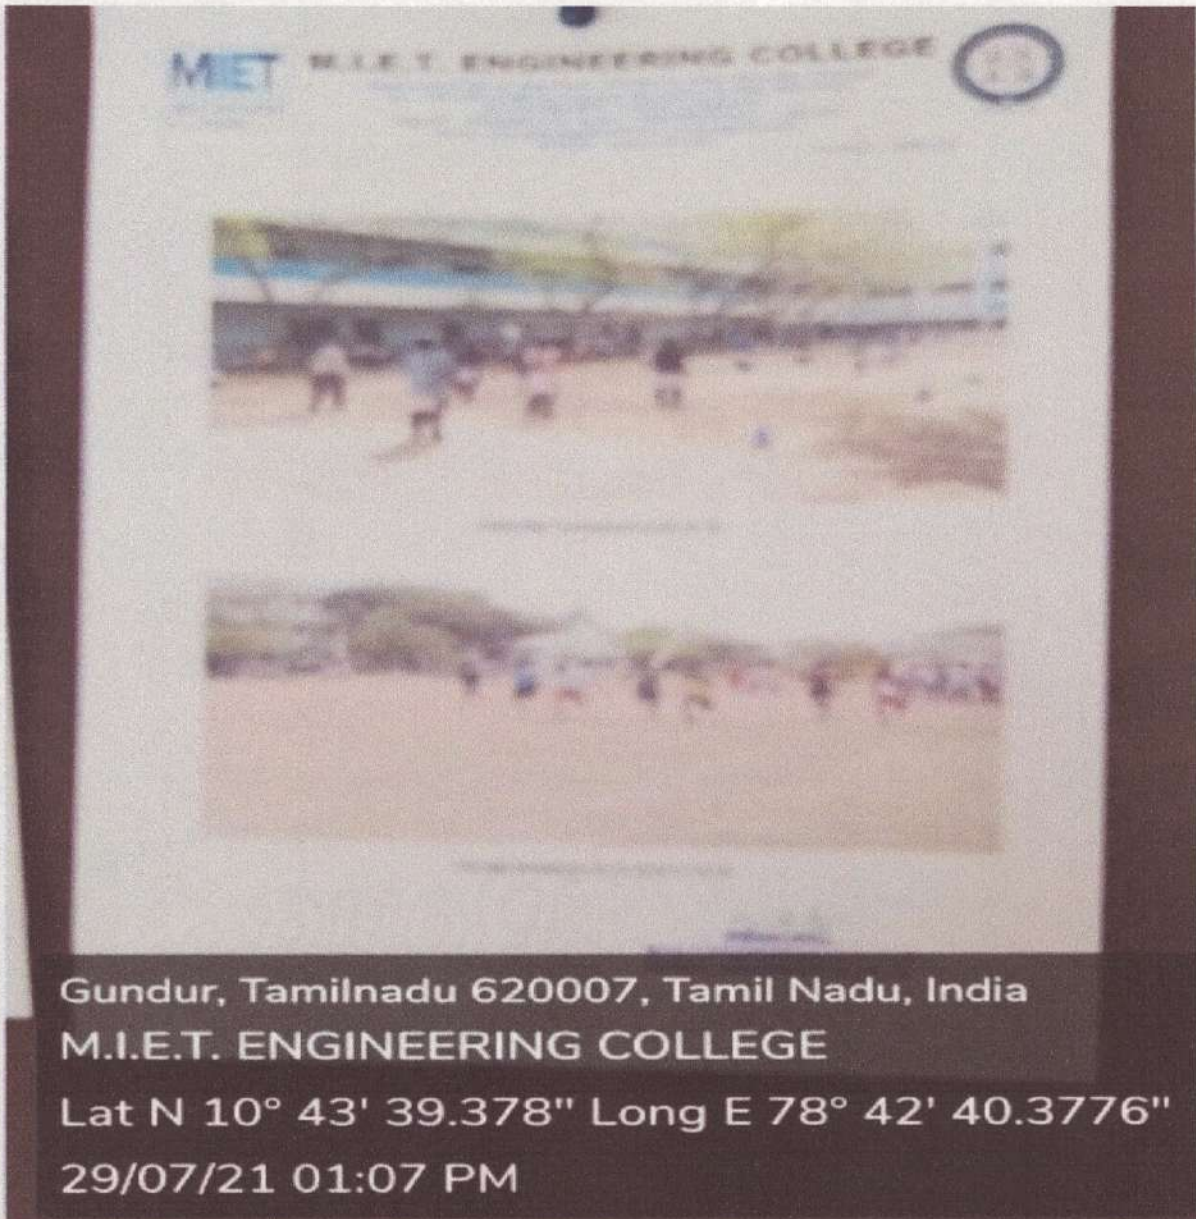

M.I.E.T. ENGINEERING COLLEGE

(Approved by AICTE, New Delhi, Affiliated to Anna University, Chennai)
UG - CSE, EEE & MECH Programs Accredited by NBA, New Delhi.
(An ISO 9001:2015 Certified Institution)
TRICHY - PUDUKKOTTAI ROAD, TIRUCHIRAPPALLI - 620 007.
Email: principalengg@miet.edu, contact@miet.edu
Website: - www.miet.edu

Ph: 0431 - 2660 303

Geo Tagged Photographs with Captions and dates

Volley Ball Tournament on 09.10.18

100 Mts running on 10.10.18 & 11.10.18

PRINCIPAL
M.I.E.T. ENGINEERING COLLEGE
GUNDUR, TIRUCHIRAPPALLI-620 007.