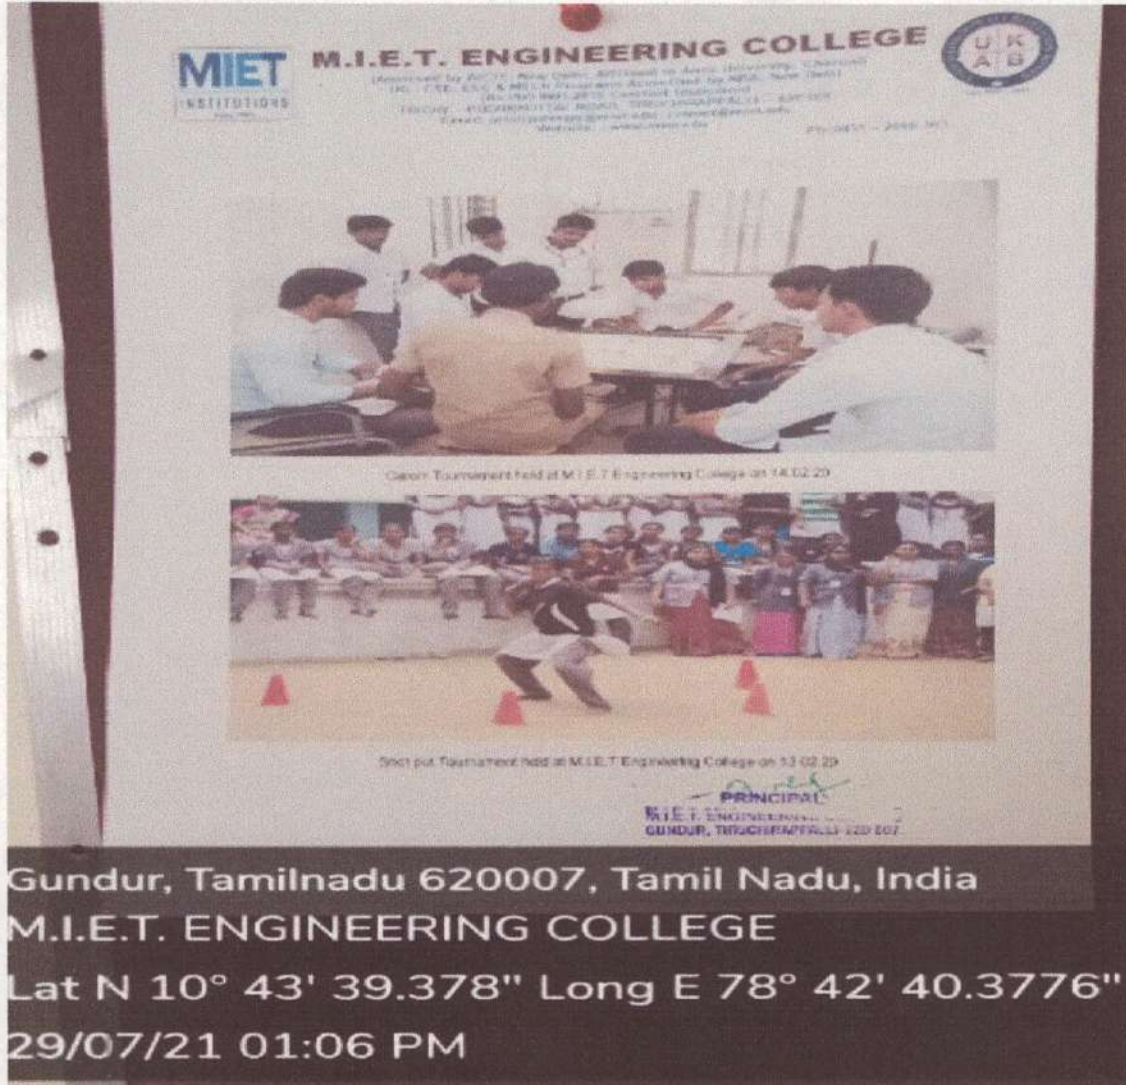

Ph: 0431 - 2660 303

Geo Tagged Photographs with Captions and dates

Carrom Tournament held at M.I.E.T Engineering College on 14.02.20 Shot put Tournament held at M.I.E.T Engineering College on 13.02.20

[Signature]
PRINCIPAL
M.I.E.T. ENGINEERING COLLEGE
GUNDUR, TIRUCHIRAPPALLI-620 007.