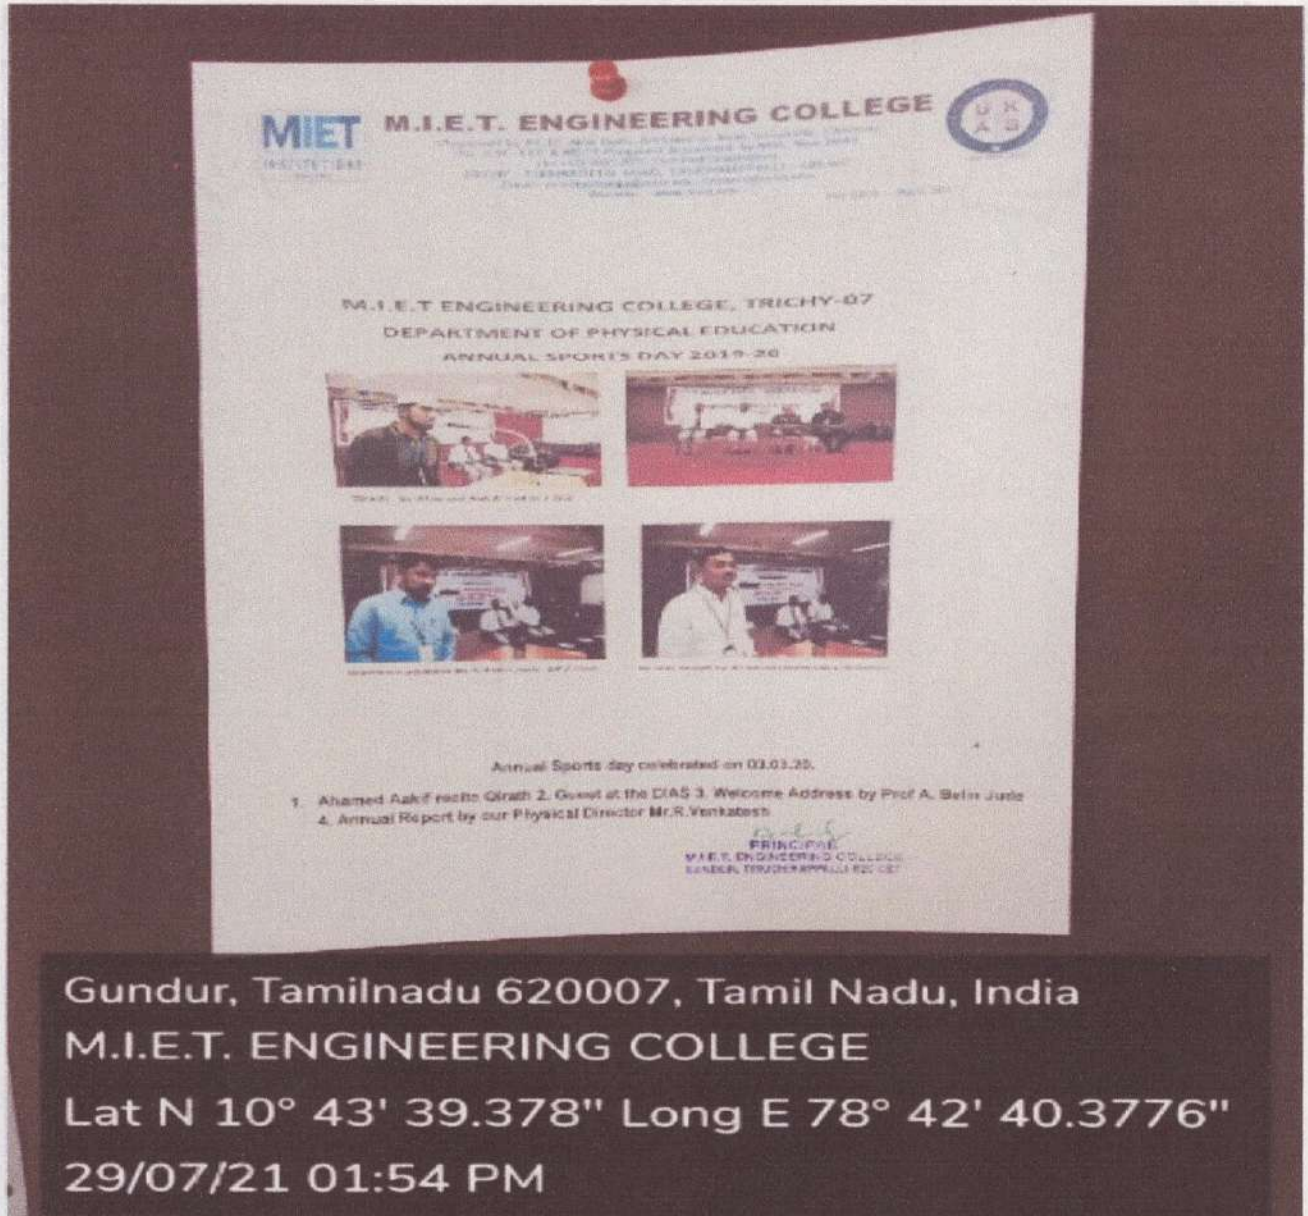

Geo Tagged Photographs with Captions and dates

Annual Sports day celebrated on 03.03.20.

1. Ahamed Aakif recite Qirath
2. View of DIAS
3. Welcome Address by Prof A. Belin Jude
4. Annual Report by our Physical Director Mr.R.Venkatesh

(Signature)
PRINCIPAL
M.I.E.T. ENGINEERING COLLEGE
GUNDUR, TIRUCHIRAPPALLI-620 007.