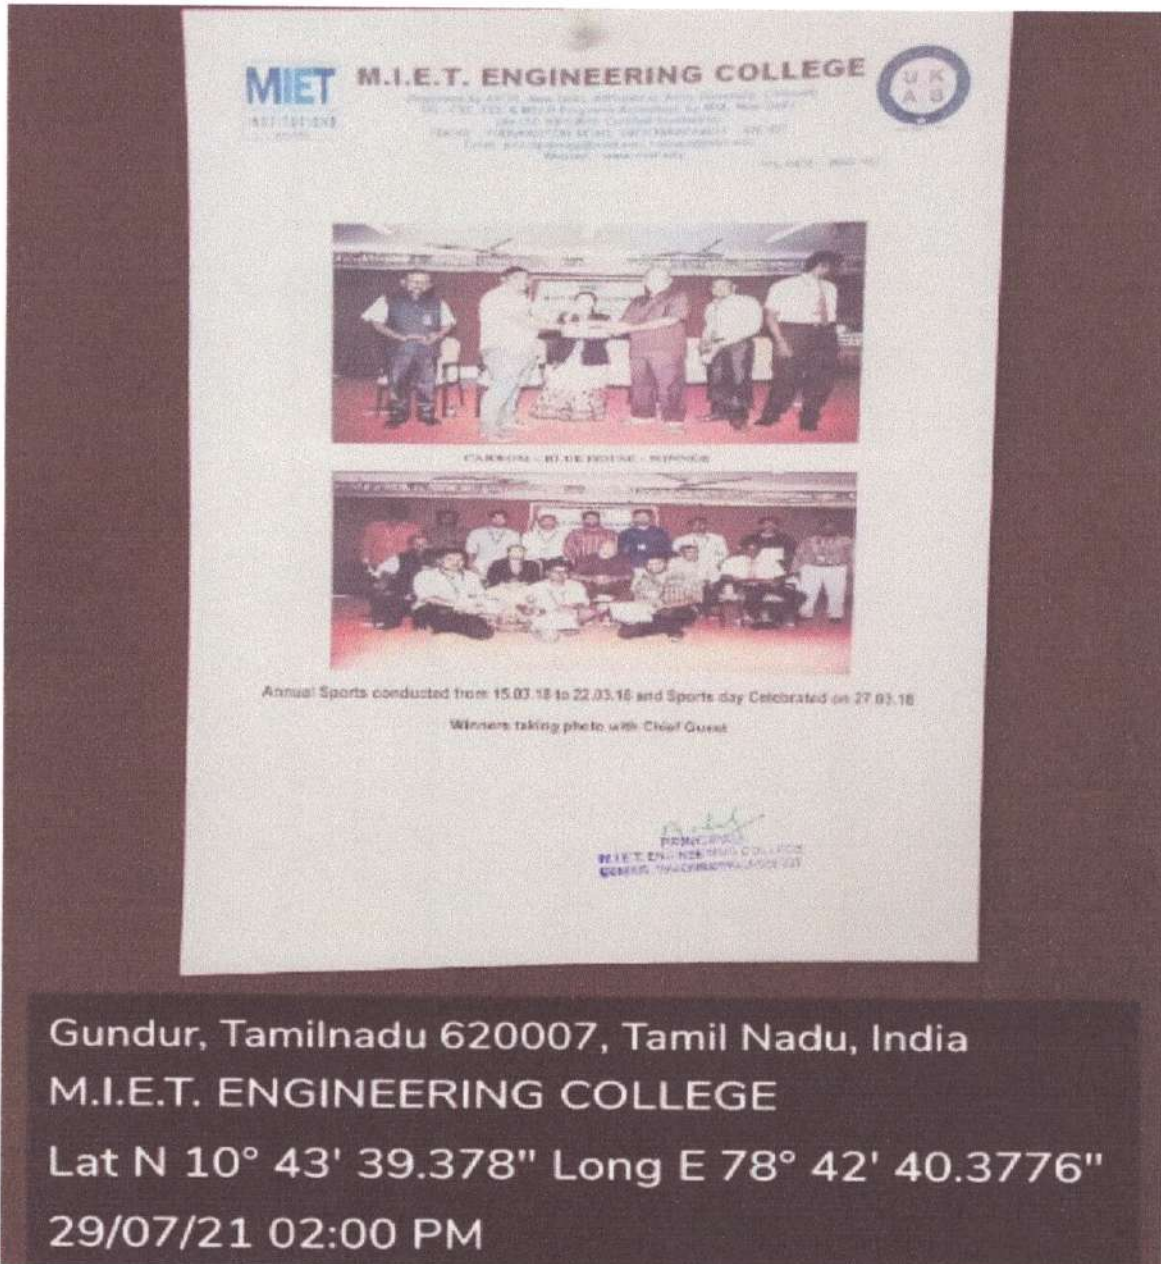

M.I.E.T. ENGINEERING COLLEGE

(Approved by AICTE, New Delhi, Affiliated to Anna University, Chennai)
UG - CSE, EEE & MECH Programs Accredited by NBA, New Delhi.
(An ISO 9001:2015 Certified Institution)
TRICHY - PUDUKKOTTAI ROAD, TIRUCHIRAPPALLI - 620 007.
Email: principalengg@miet.edu, contact@miet.edu
Website: - www.miet.edu

Ph: 0431 - 2660 303

Geo Tagged Photographs with Captions and dates

Annual Sports conducted from 15.03.18 to 22.03.18 and Sports day Celebrated on 27.03.18

Winners taking photo with Chief Guest

A. S. J.
PRINCIPAL
M.I.E.T. ENGINEERING COLLEGE
GUNDUR, TIRUCHIRAPPALLI-620 007.