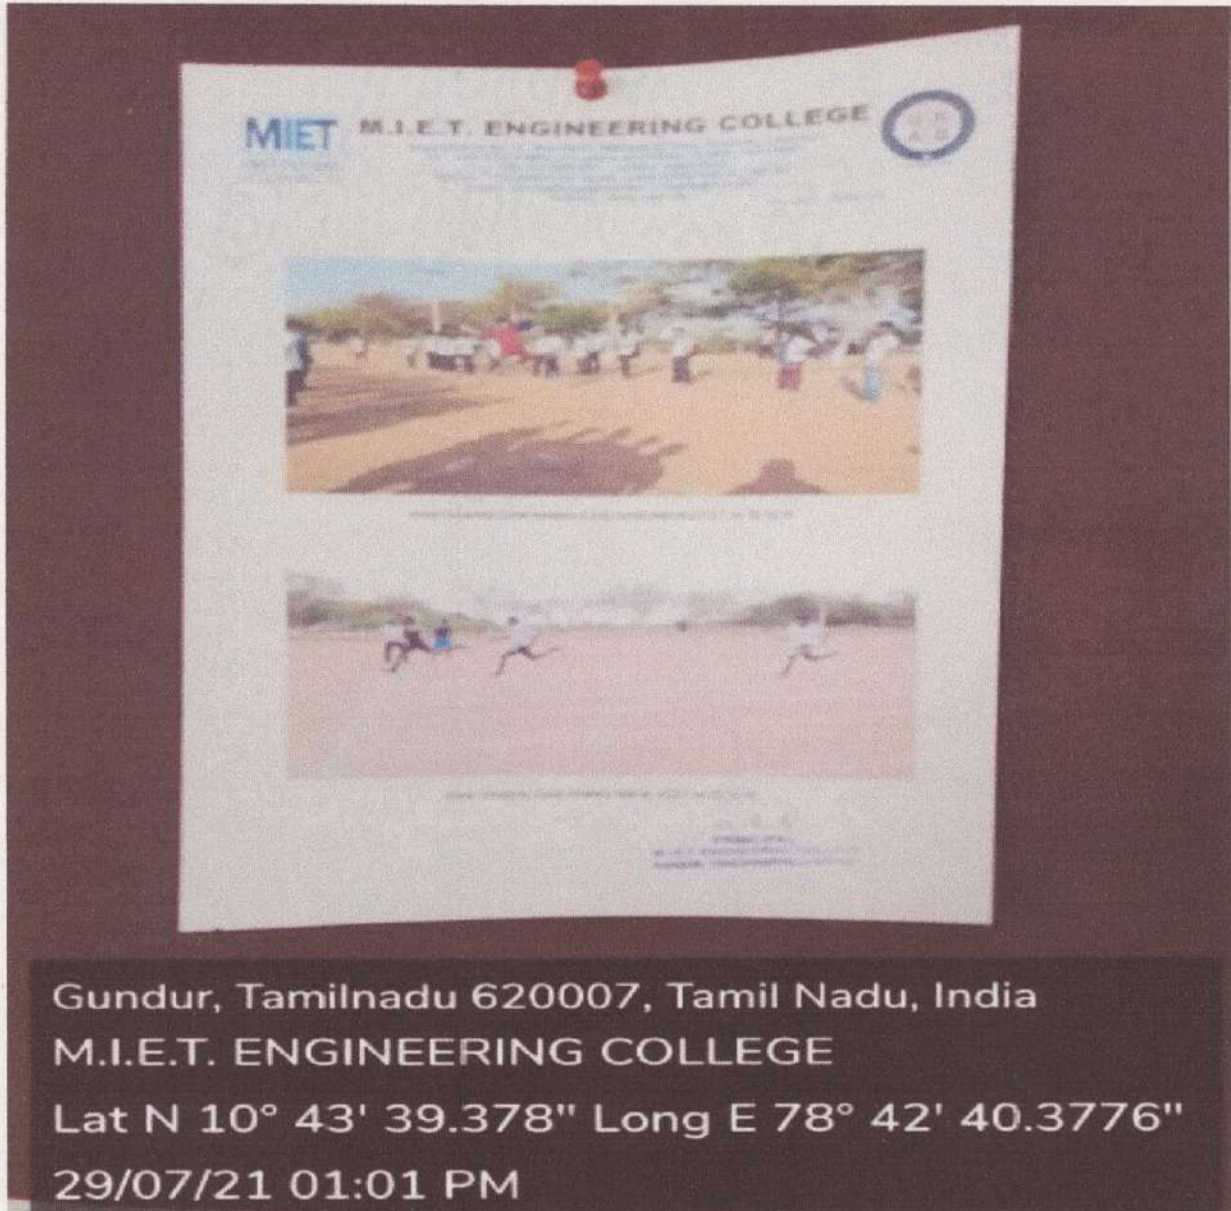

M.I.E.T. ENGINEERING COLLEGE

(Approved by AICTE, New Delhi, Affiliated to Anna University, Chennai)
UG - CSE, EEE & MECH Programs Accredited by NBA, New Delhi.
(An ISO 9001:2015 Certified Institution)
TRICHY - PUDUKKOTTAI ROAD, TIRUCHIRAPPALLI - 620 007.
Email: principalengg@miet.edu, contact@miet.edu
Website: - www.miet.edu

Ph: 0431 - 2660 303

Geo Tagged Photographs with Captions and dates

Anna University Zonal Athletics (Long Jump) held at JJCET on 20.10.19

Anna University Zonal Athletics held at JJCET on 20.10.19

PRINCIPAL
M.I.E.T. ENGINEERING COLLEGE
GUNDUR, TIRUCHIRAPPALLI-620 007.