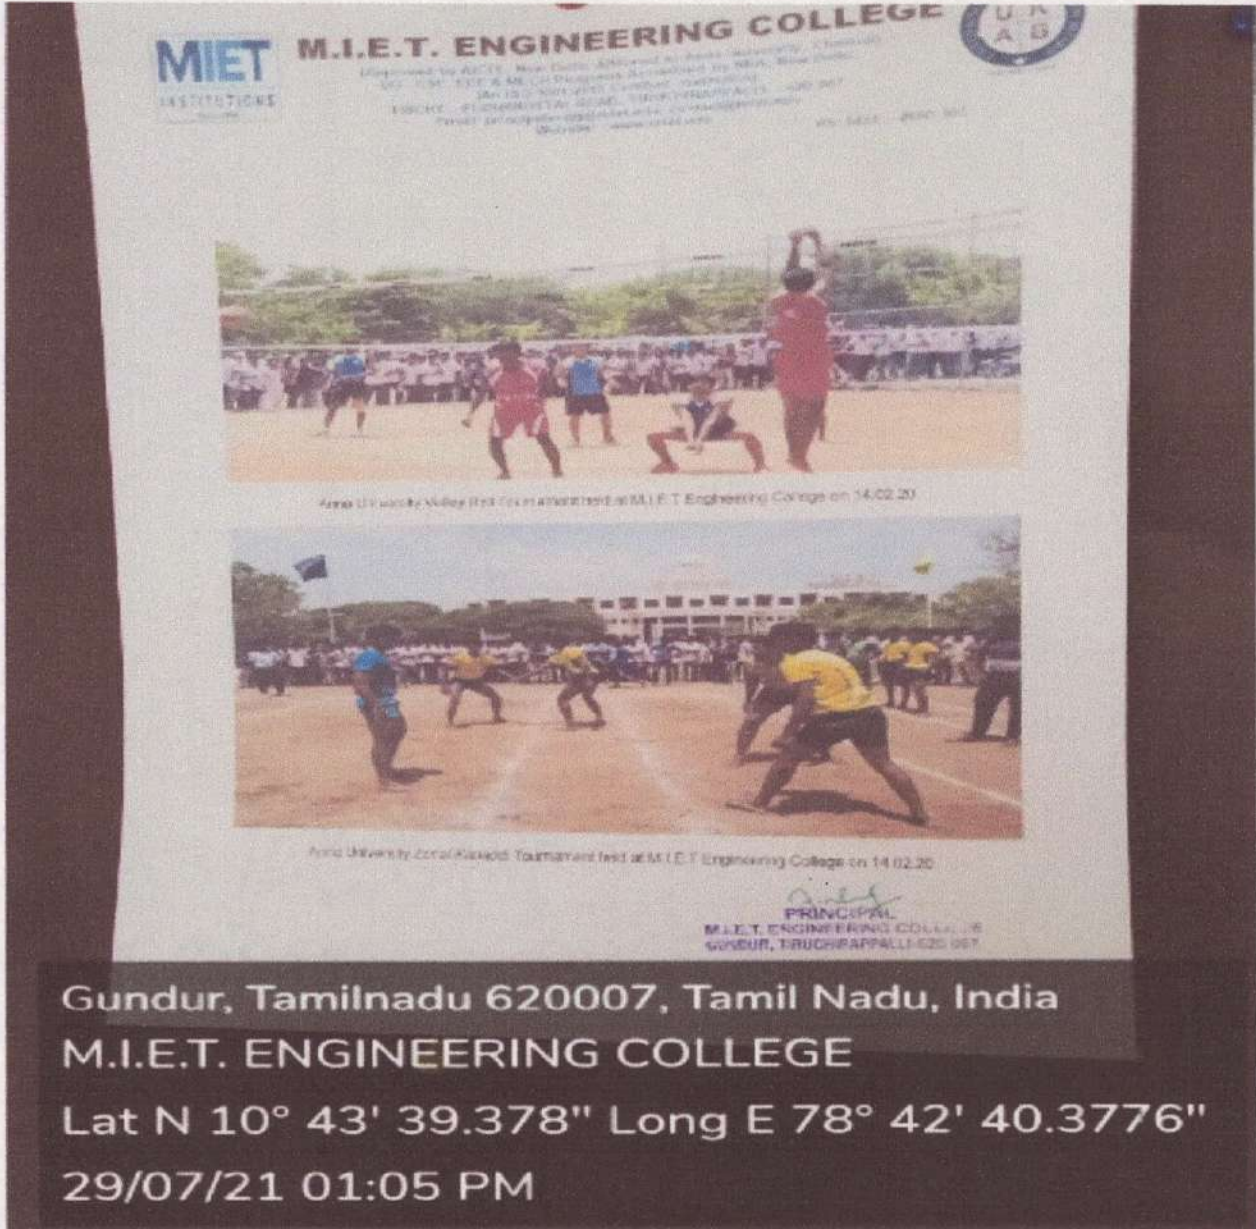

M.I.E.T. ENGINEERING COLLEGE

(Approved by AICTE, New Delhi, Affiliated to Anna University, Chennai)
UG - CSE, EEE & MECH Programs Accredited by NBA, New Delhi.
(An ISO 9001:2015 Certified Institution)
TRICHY - PUDUKKOTTAI ROAD, TIRUCHIRAPPALLI - 620 007.
Email: principalengg@miet.edu, contact@miet.edu
Website: - www.miet.edu

Ph: 0431 - 2660 303

Geo Tagged Photographs with Captions and dates

Anna University Volley Ball Tournament held at M.I.E.T Engineering College on 14.02.20

Anna University Zonal Kabaddi Tournament held at M.I.E.T Engineering College on 14.02.20

[Signature]
PRINCIPAL
M.I.E.T. ENGINEERING COLLEGE
GUNDUR, TIRUCHIRAPPALLI-620 007.