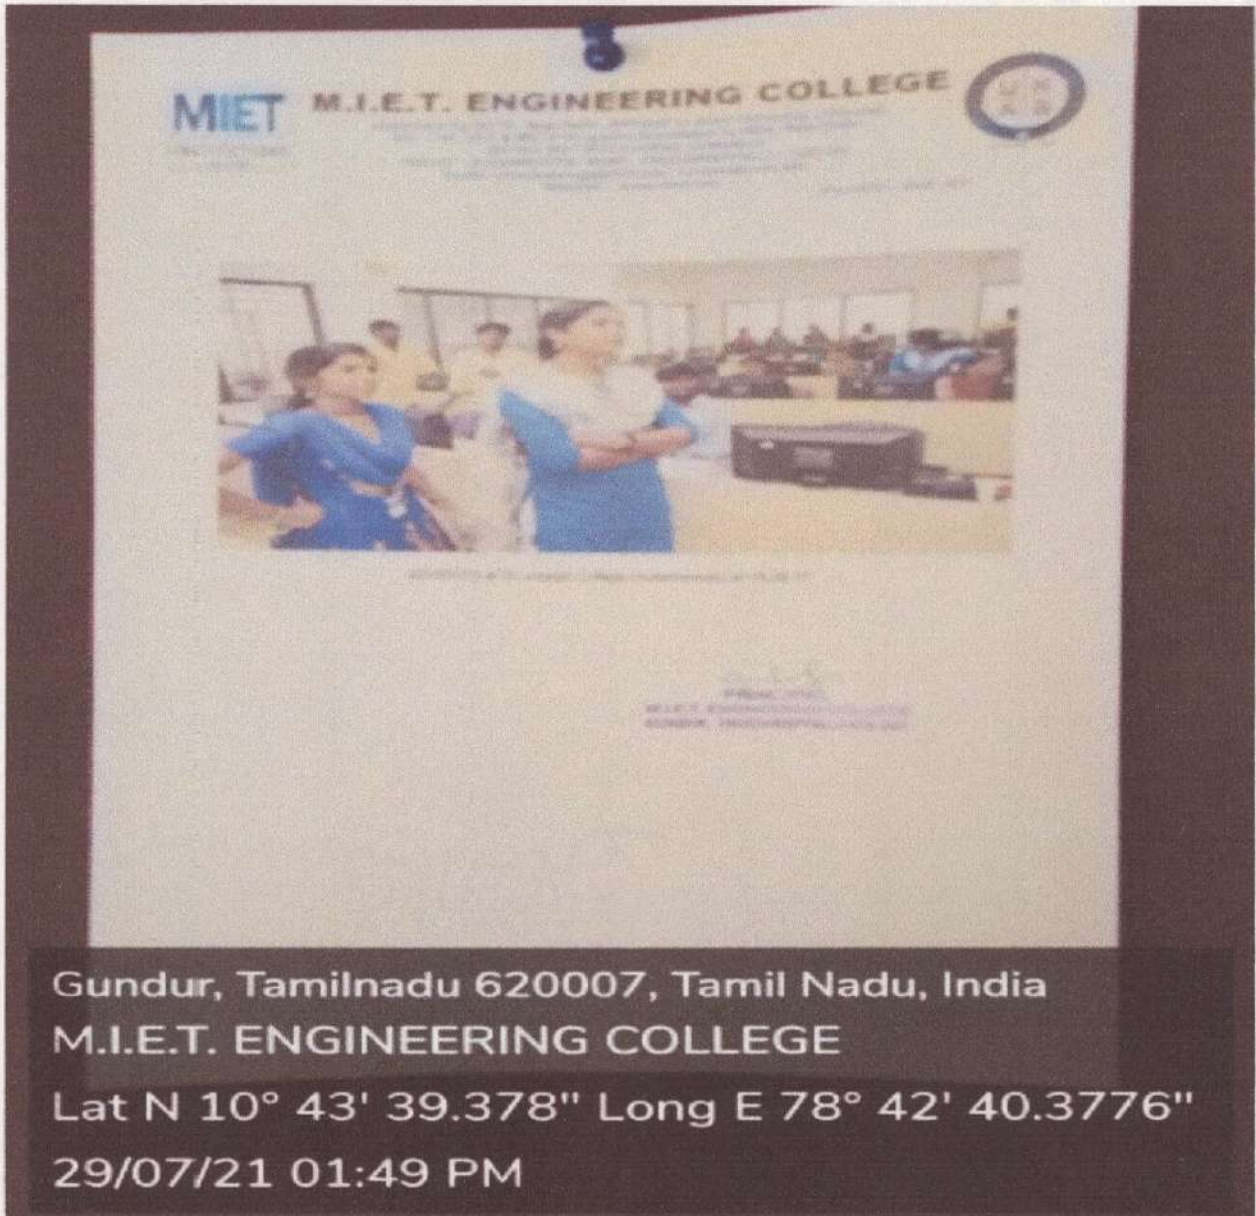

M.I.E.T. ENGINEERING COLLEGE

(Approved by AICTE, New Delhi, Affiliated to Anna University, Chennai)
UG - CSE, EEE & MECH Programs Accredited by NBA, New Delhi.
(An ISO 9001:2015 Certified Institution)
TRICHY - PUDUKKOTTAI ROAD, TIRUCHIRAPPALLI - 620 007.
Email: principalengg@miet.edu, contact@miet.edu
Website: - www.miet.edu

Ph: 0431 - 2660 303

Geo Tagged Photographs with Captions and dates

ADVERTO at St. Joseph College (Autonomous) on 19.09.17

[Handwritten Signature]
PRINCIPAL
M.I.E.T. ENGINEERING COLLEGE
GUNDUR, TIRUCHIRAPPALLI-620 007.