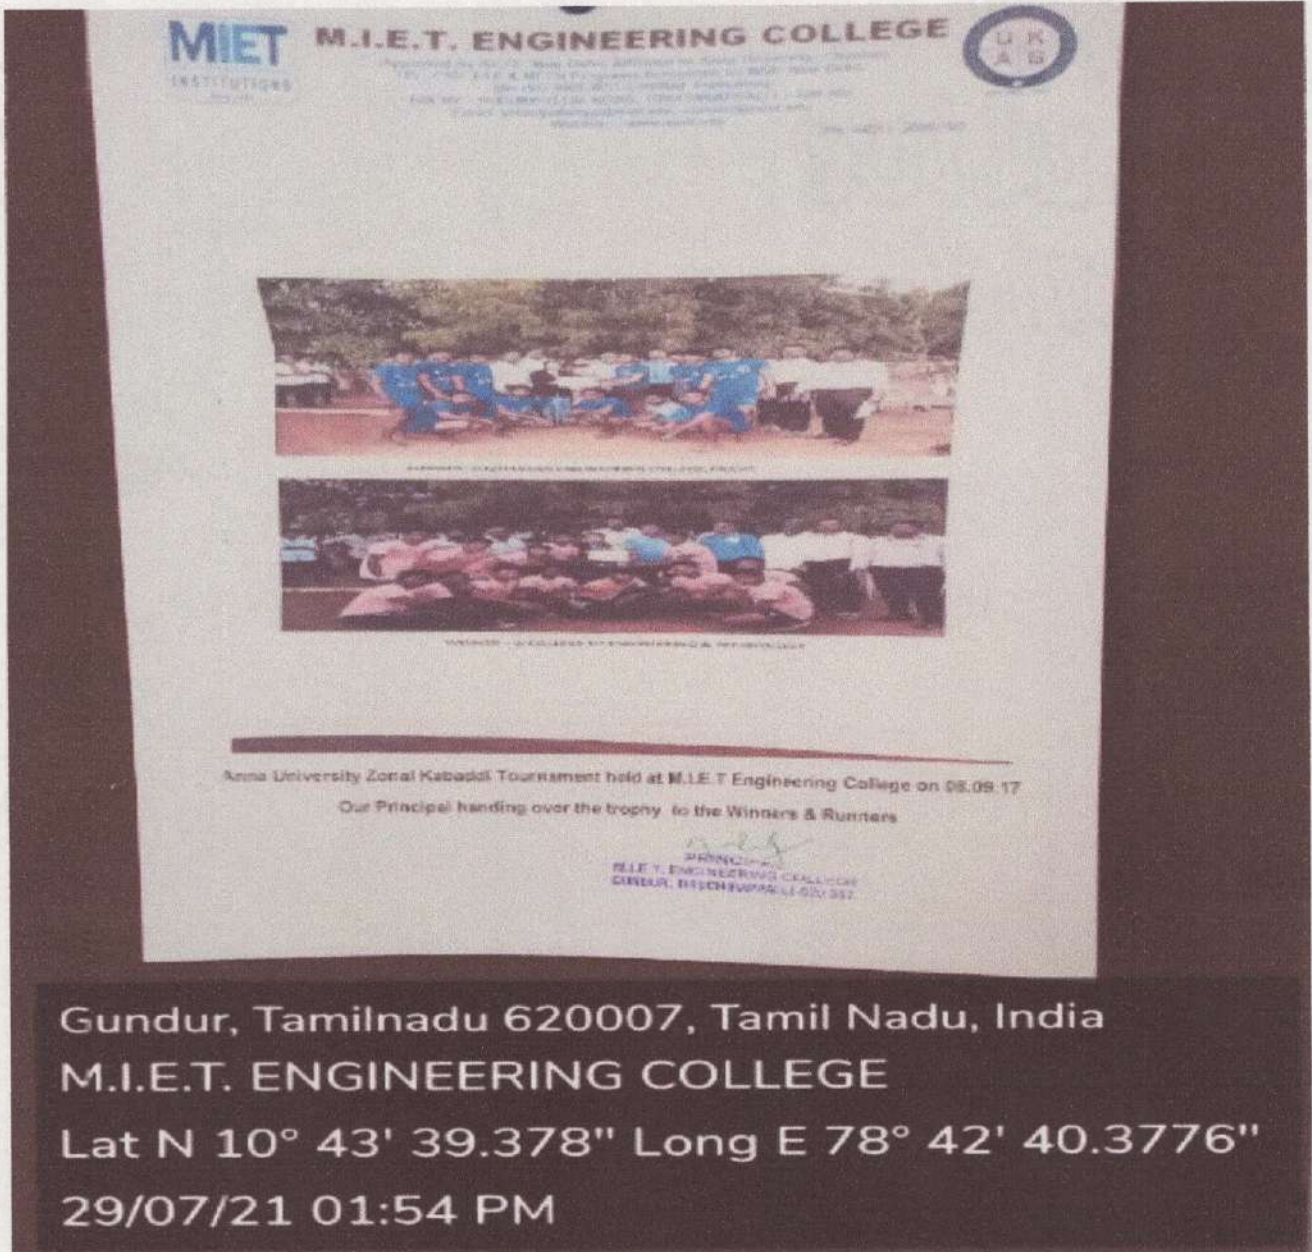

M.I.E.T. ENGINEERING COLLEGE

(Approved by AICTE, New Delhi, Affiliated to Anna University, Chennai)
UG - CSE, EEE & MECH Programs Accredited by NBA, New Delhi.
(An ISO 9001:2015 Certified Institution)
TRICHY - PUDUKKOTTAI ROAD, TIRUCHIRAPPALLI - 620 007.
Email: principalengg@miet.edu, contact@miet.edu
Website: - www.miet.edu

Ph: 0431 - 2660 303

Geo Tagged Photographs with Captions and dates

Gundur, Tamilnadu 620007, Tamil Nadu, India

M.I.E.T. ENGINEERING COLLEGE

Lat N 10° 43' 39.378" Long E 78° 42' 40.3776"

29/07/21 01:54 PM

Anna University Zonal Kabaddi Tournament held at M.I.E.T Engineering College on 08.09.17

Our Principal handing over trophy to the Winners & Runners

[Signature]
PRINCIPAL
M.I.E.T. ENGINEERING COLLEGE
GUNDUR, TIRUCHIRAPPALLI-620 007.

PRINCIPAL
M.I.E.T. ENGINEERING COLLEGE
GUNDUR, TIRUCHIRAPPALLI-620 007.